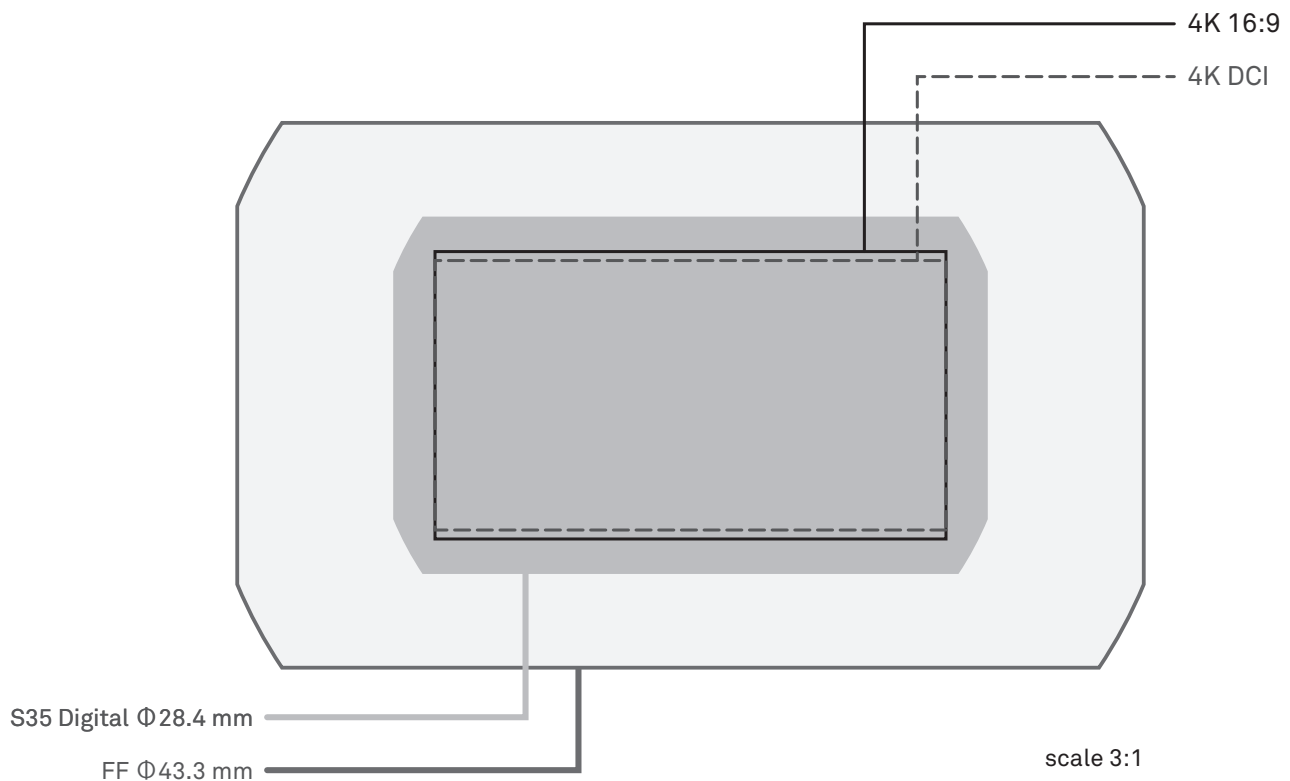

SIGMA

SIGMA CINE LENS

Image coverage on Blackmagic Design cameras

URSA 4.6K / URSA Mini 4.6K					
Resolution	Dimensions (mm)			Image Coverage	
	Width	Height	Diagonal	S35 Digital Φ28.4 mm	FF Φ43.3 mm
4K 16:9	22.53	12.67	25.85	YES	YES
4K DCI	22.53	11.88	25.47	YES	YES

Image Coverage