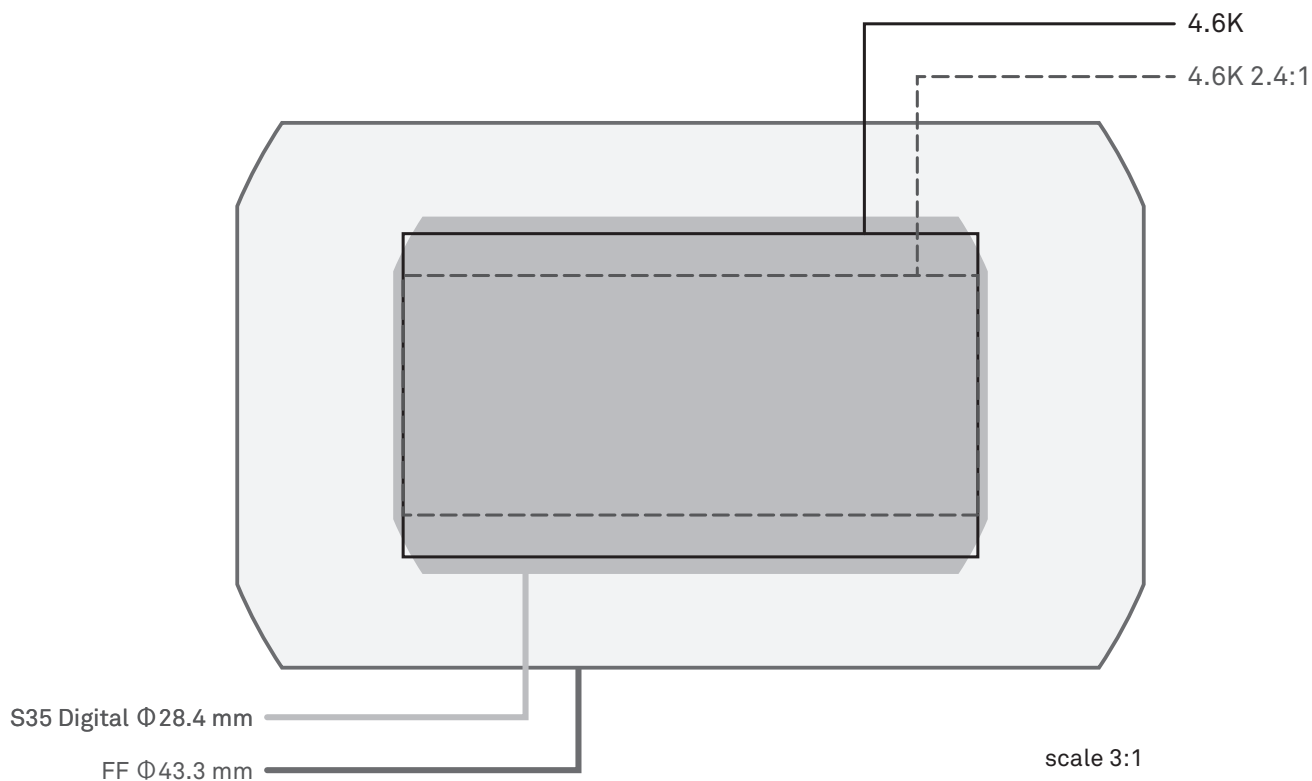

SIGMA

SIGMA CINE LENS

Image coverage on Blackmagic Design cameras

URSA 4.6K / URSA Mini 4.6K					
Resolution	Dimensions (mm)			Image Coverage	
	Width	Height	Diagonal	S35 Digital Φ28.4 mm	FF Φ43.3 mm
4.6K	25.34	14.25	29.1	NO	YES
4.6K 2.4:1	25.34	10.56	27.46	YES	YES

Image Coverage