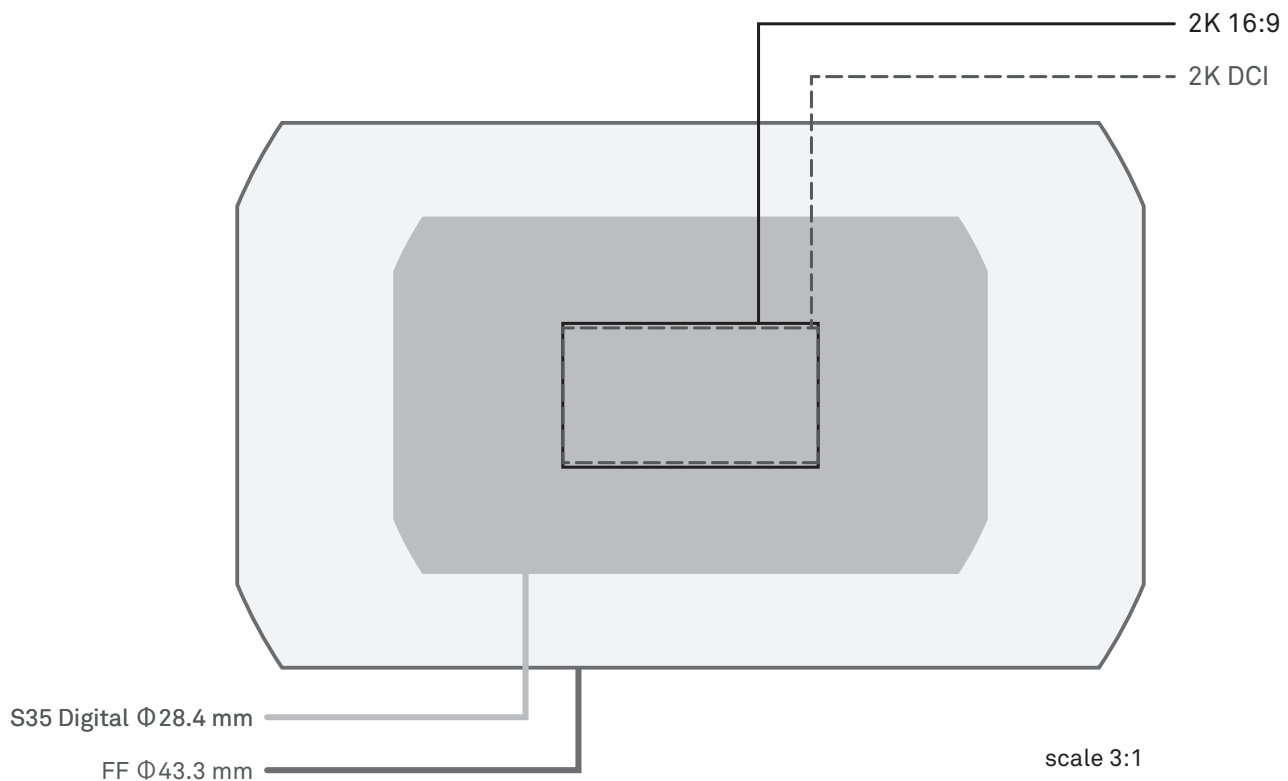

SIGMA

SIGMA CINE LENS

Image coverage on Blackmagic Design cameras

URSA 4.6K / URSA Mini 4.6K					
Resolution	Dimensions (mm)			Image Coverage	
	Width	Height	Diagonal	S35 Digital Φ28.4 mm	FF Φ43.3 mm
2K 16:9	11.26	6.34	12.92	YES	YES
2K DCI	11.26	5.94	12.73	YES	YES

Image Coverage