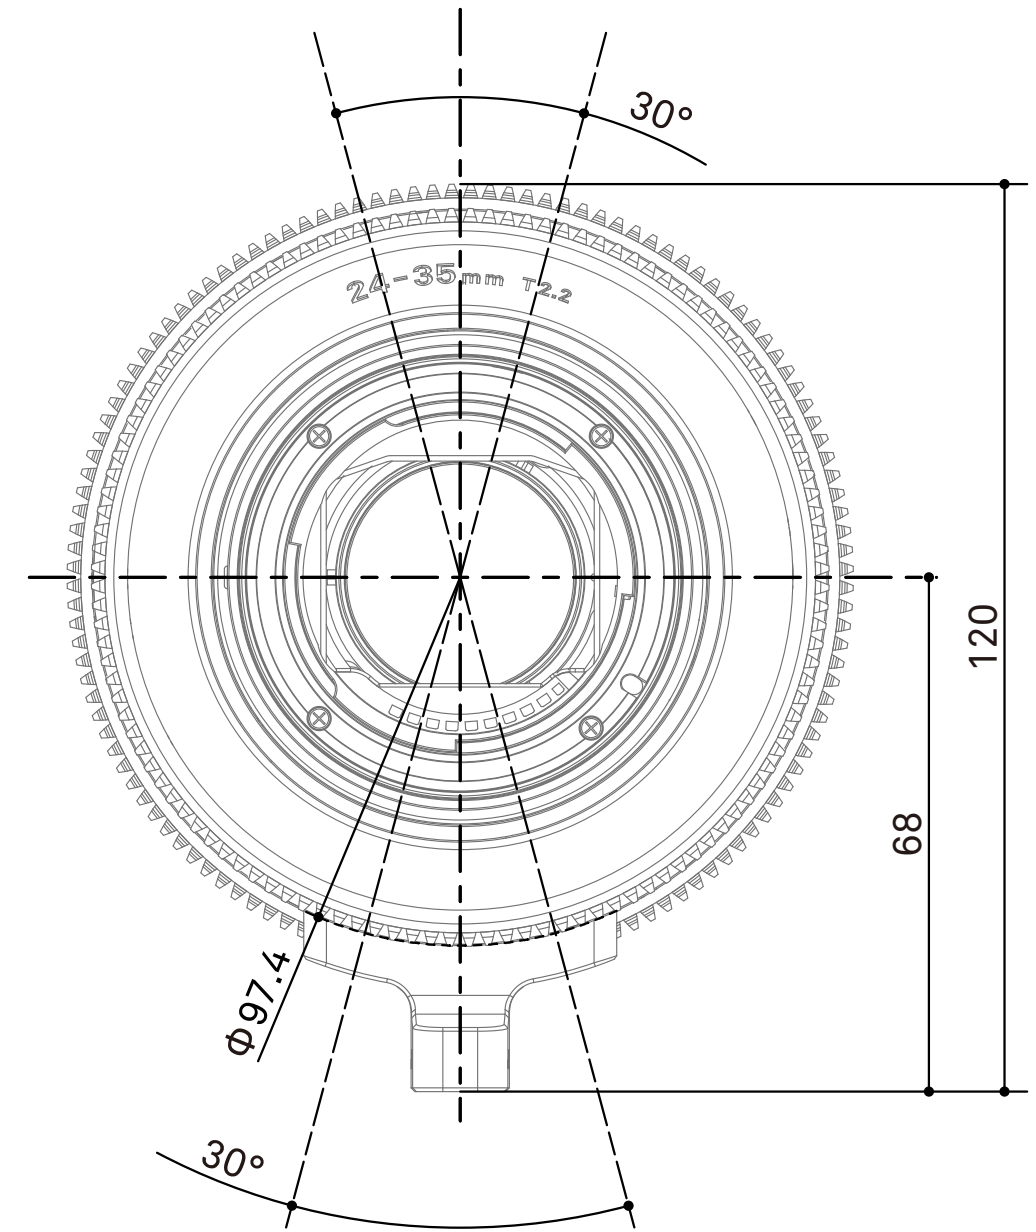

SIGMA

SIGMA 24-35mm T2.2 FF Dimensions EF Mount

Spur gear specifications

	Focus drive gear	Zoom drive gear	Iris drive gear
Number of teeth	128	120	120
Module	0.8	0.8	0.8
P.C.D	102.4mm	96mm	96mm
Angular rotation	180°	160°	60°

/mm
scale 1:1

SIGMA

SIGMA 24-35mm T2.2 FF Dimensions E Mount

Spur gear specifications

	Focus drive gear	Zoom drive gear	Iris drive gear
Number of teeth	128	120	120
Module	0.8	0.8	0.8
P.C.D	102.4mm	96mm	96mm
Angular rotation	180°	160°	60°

/mm
scale 1:1