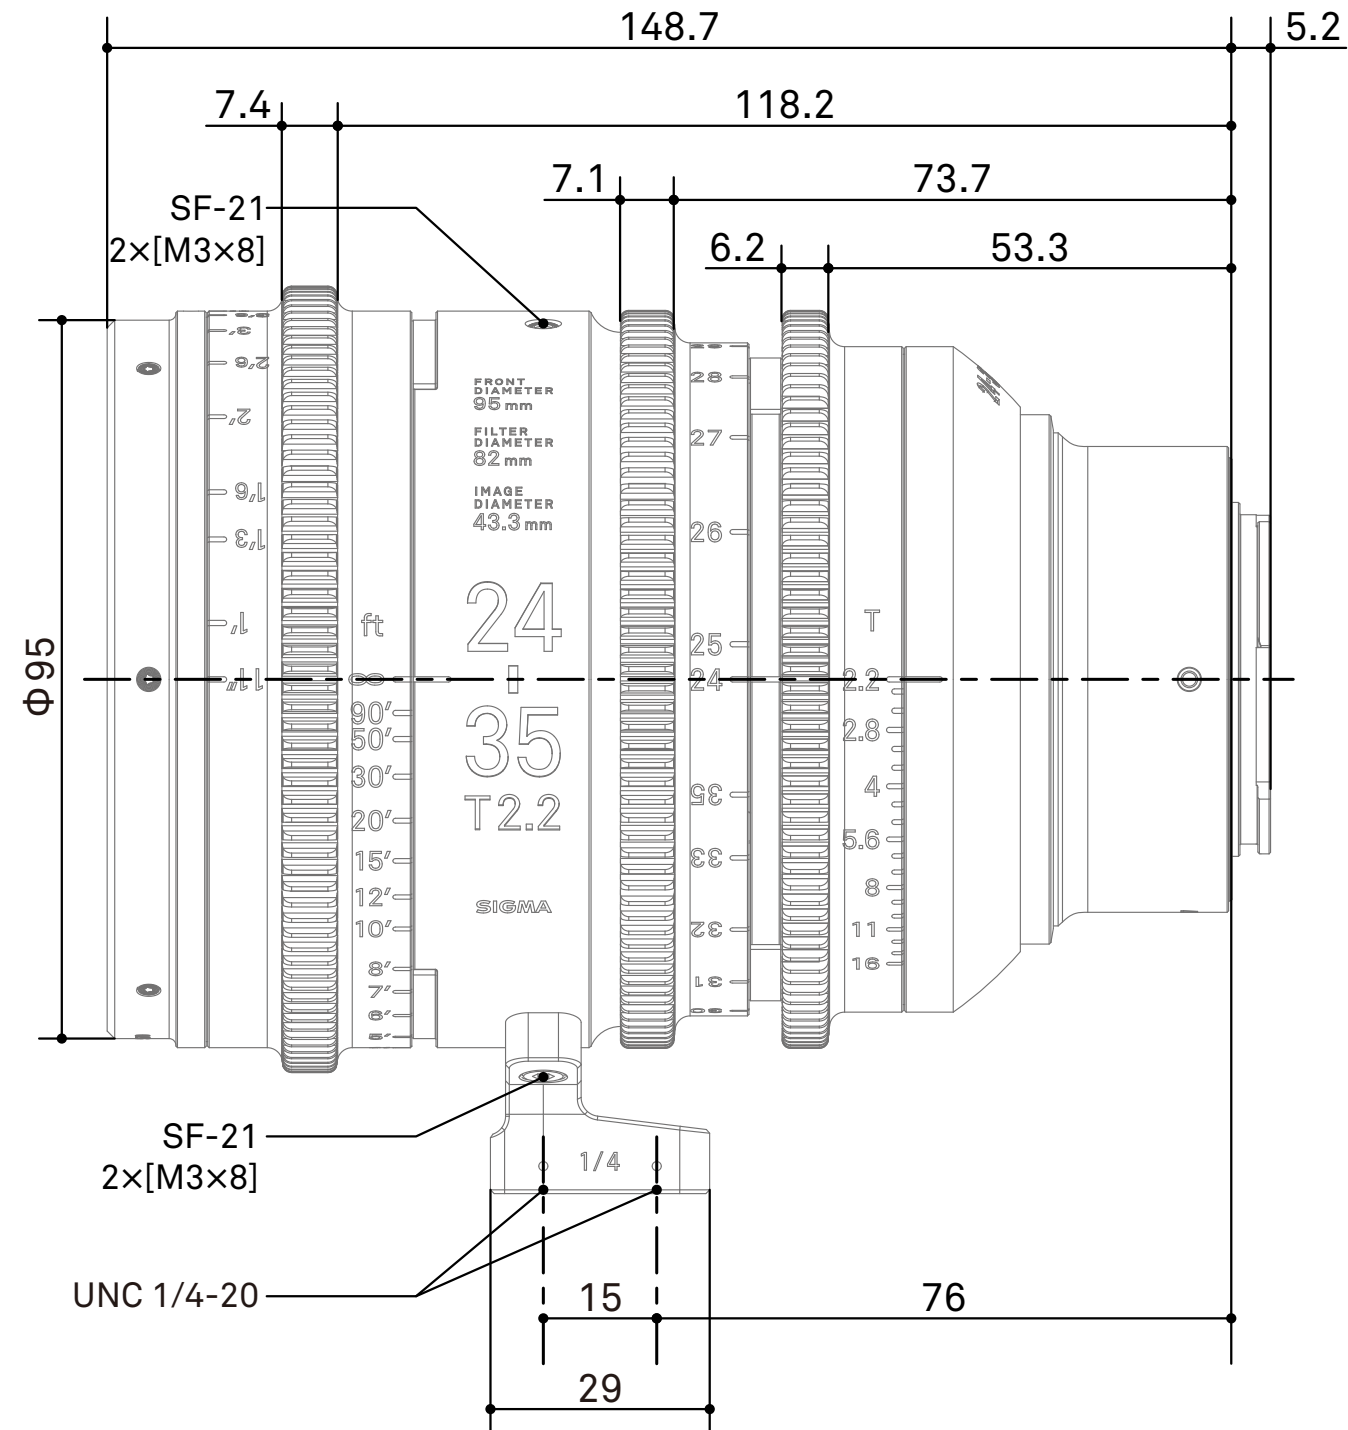

SIGMA

SIGMA 24-35mm T2.2 FF Dimensions EF Mount

Spur gear specifications

	Focus drive gear	Zoom drive gear	Iris drive gear
Number of teeth	128	120	120
Module	0.8	0.8	0.8
P.C.D	102.4mm	96mm	96mm
Angular rotation	180°	160°	60°

/mm
scale 1:1

SIGMA

SIGMA 24-35mm T2.2 FF Dimensions E Mount

Spur gear specifications

	Focus drive gear	Zoom drive gear	Iris drive gear
Number of teeth	128	120	120
Module	0.8	0.8	0.8
P.C.D	102.4mm	96mm	96mm
Angular rotation	180°	160°	60°

/mm
scale 1:1