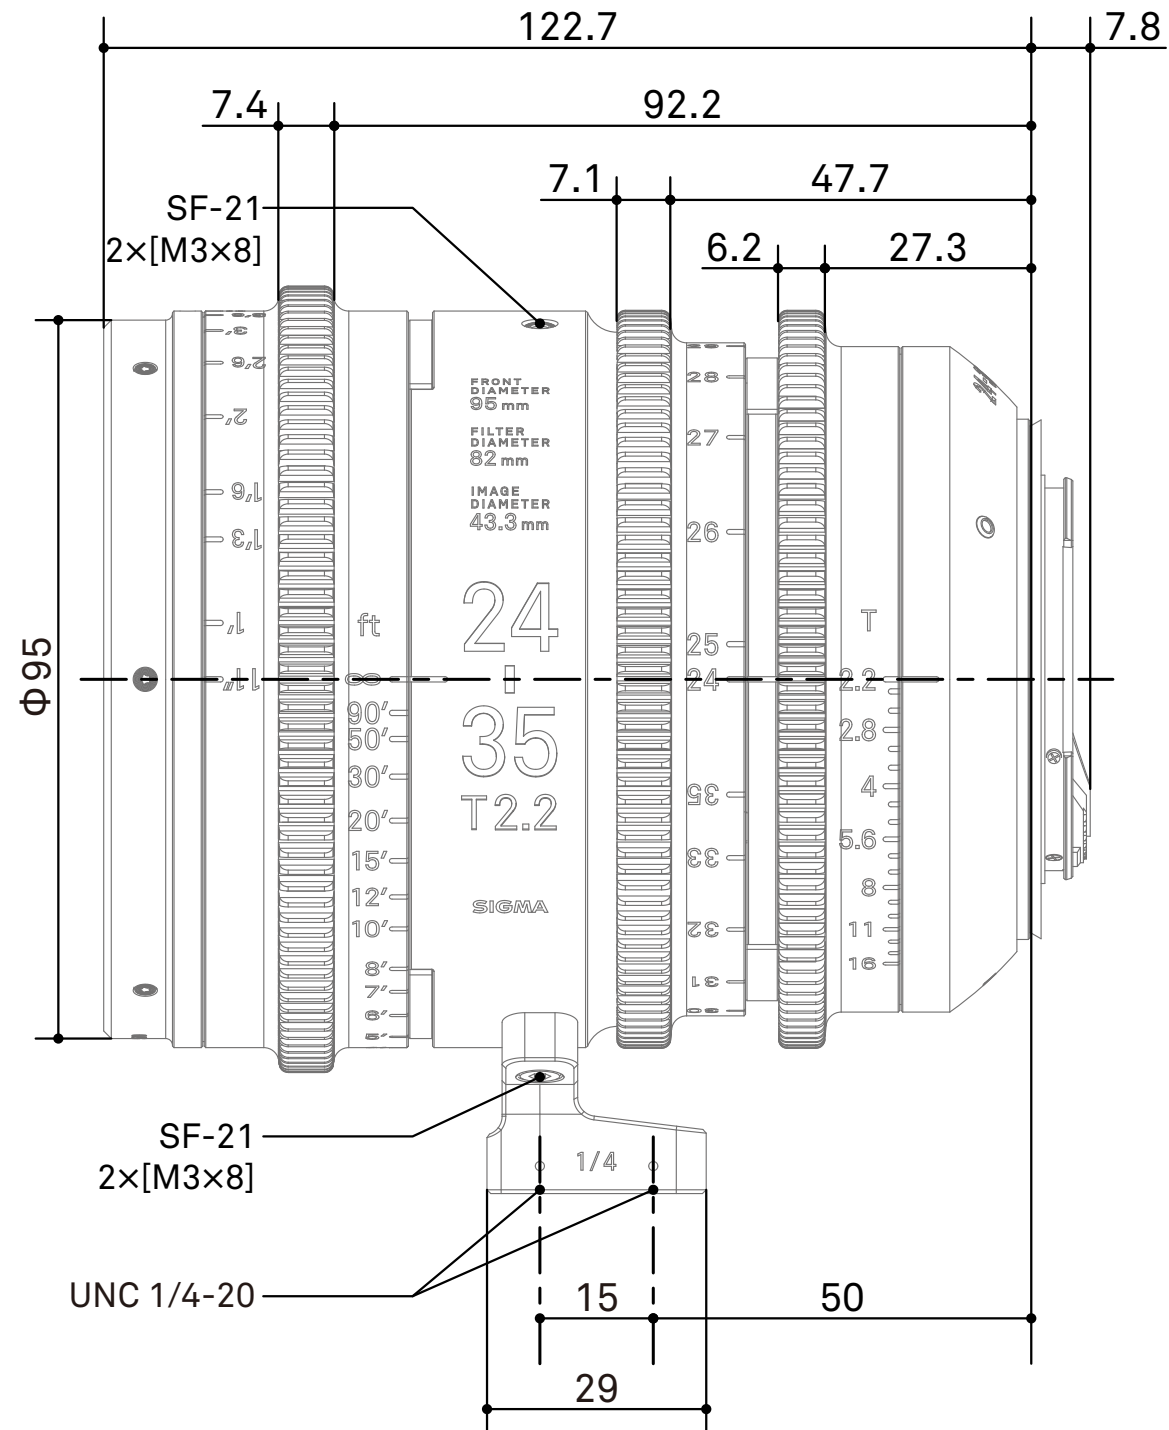

SIGMA

SIGMA 24-35mm T2.2 FF Dimensions EF Mount

Spur gear specifications

	Focus drive gear	Zoom drive gear	Iris drive gear
Number of teeth	128	120	120
Module	0.8	0.8	0.8
P.C.D	102.4mm	96mm	96mm
Angular rotation	180°	160°	60°

/mm
scale 1:1

SIGMA

SIGMA 24-35mm T2.2 FF Dimensions E Mount

Spur gear specifications

	Focus drive gear	Zoom drive gear	Iris drive gear
Number of teeth	128	120	120
Module	0.8	0.8	0.8
P.C.D	102.4mm	96mm	96mm
Angular rotation	180°	160°	60°

/mm
scale 1:1