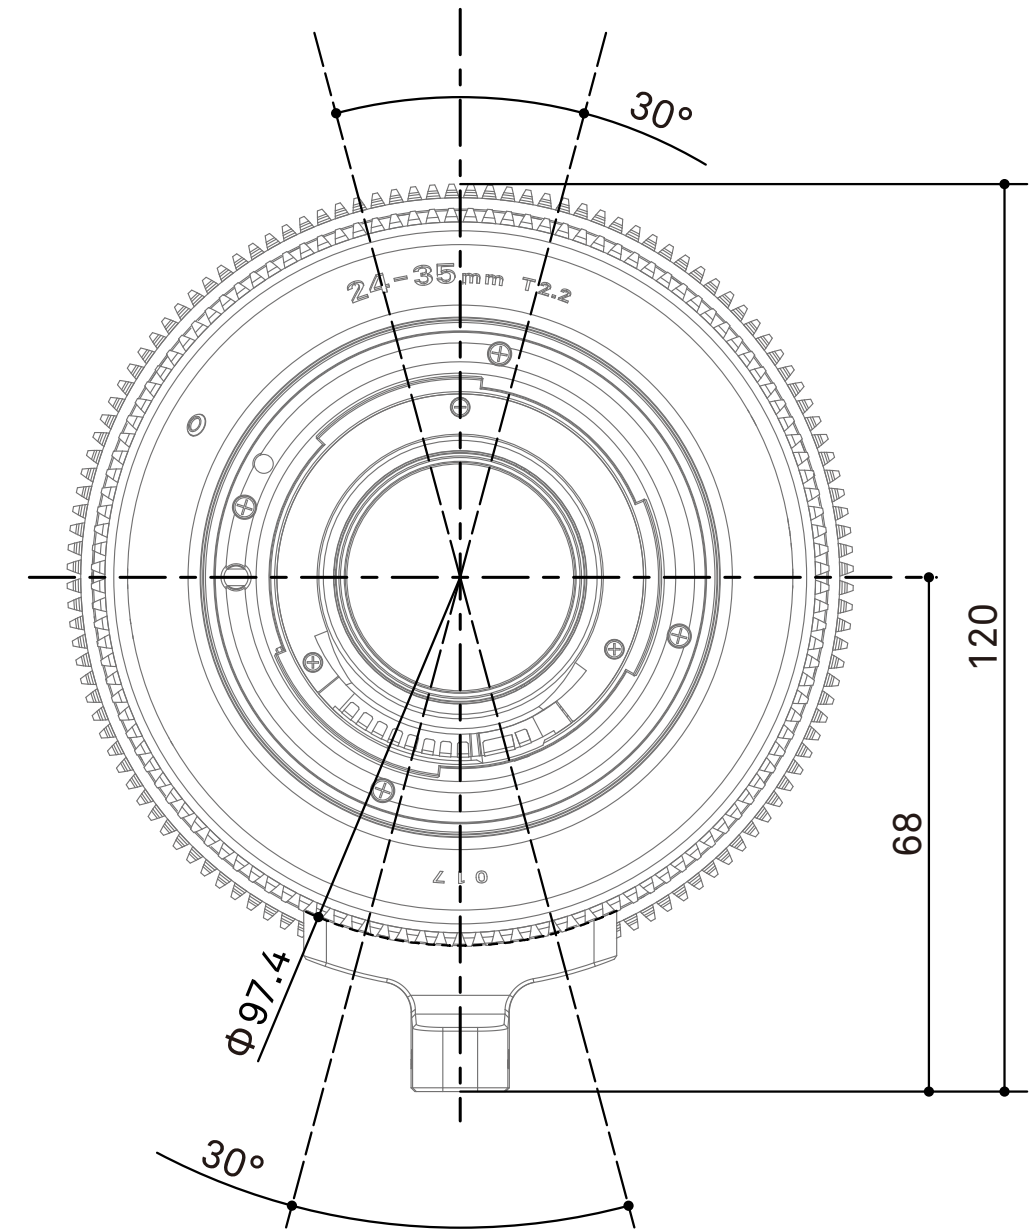

SIGMA

SIGMA 24-35mm T2.2 FF Dimensions EF Mount

Spur gear specifications

	Focus drive gear	Zoom drive gear	Iris drive gear
Number of teeth	128	120	120
Module	0.8	0.8	0.8
P.C.D	102.4mm	96mm	96mm
Angular rotation	180°	160°	60°

/mm
scale 1:1

SIGMA

SIGMA 24-35mm T2.2 FF Dimensions E Mount

Spur gear specifications

	Focus drive gear	Zoom drive gear	Iris drive gear
Number of teeth	128	120	120
Module	0.8	0.8	0.8
P.C.D	102.4mm	96mm	96mm
Angular rotation	180°	160°	60°

/mm
scale 1:1