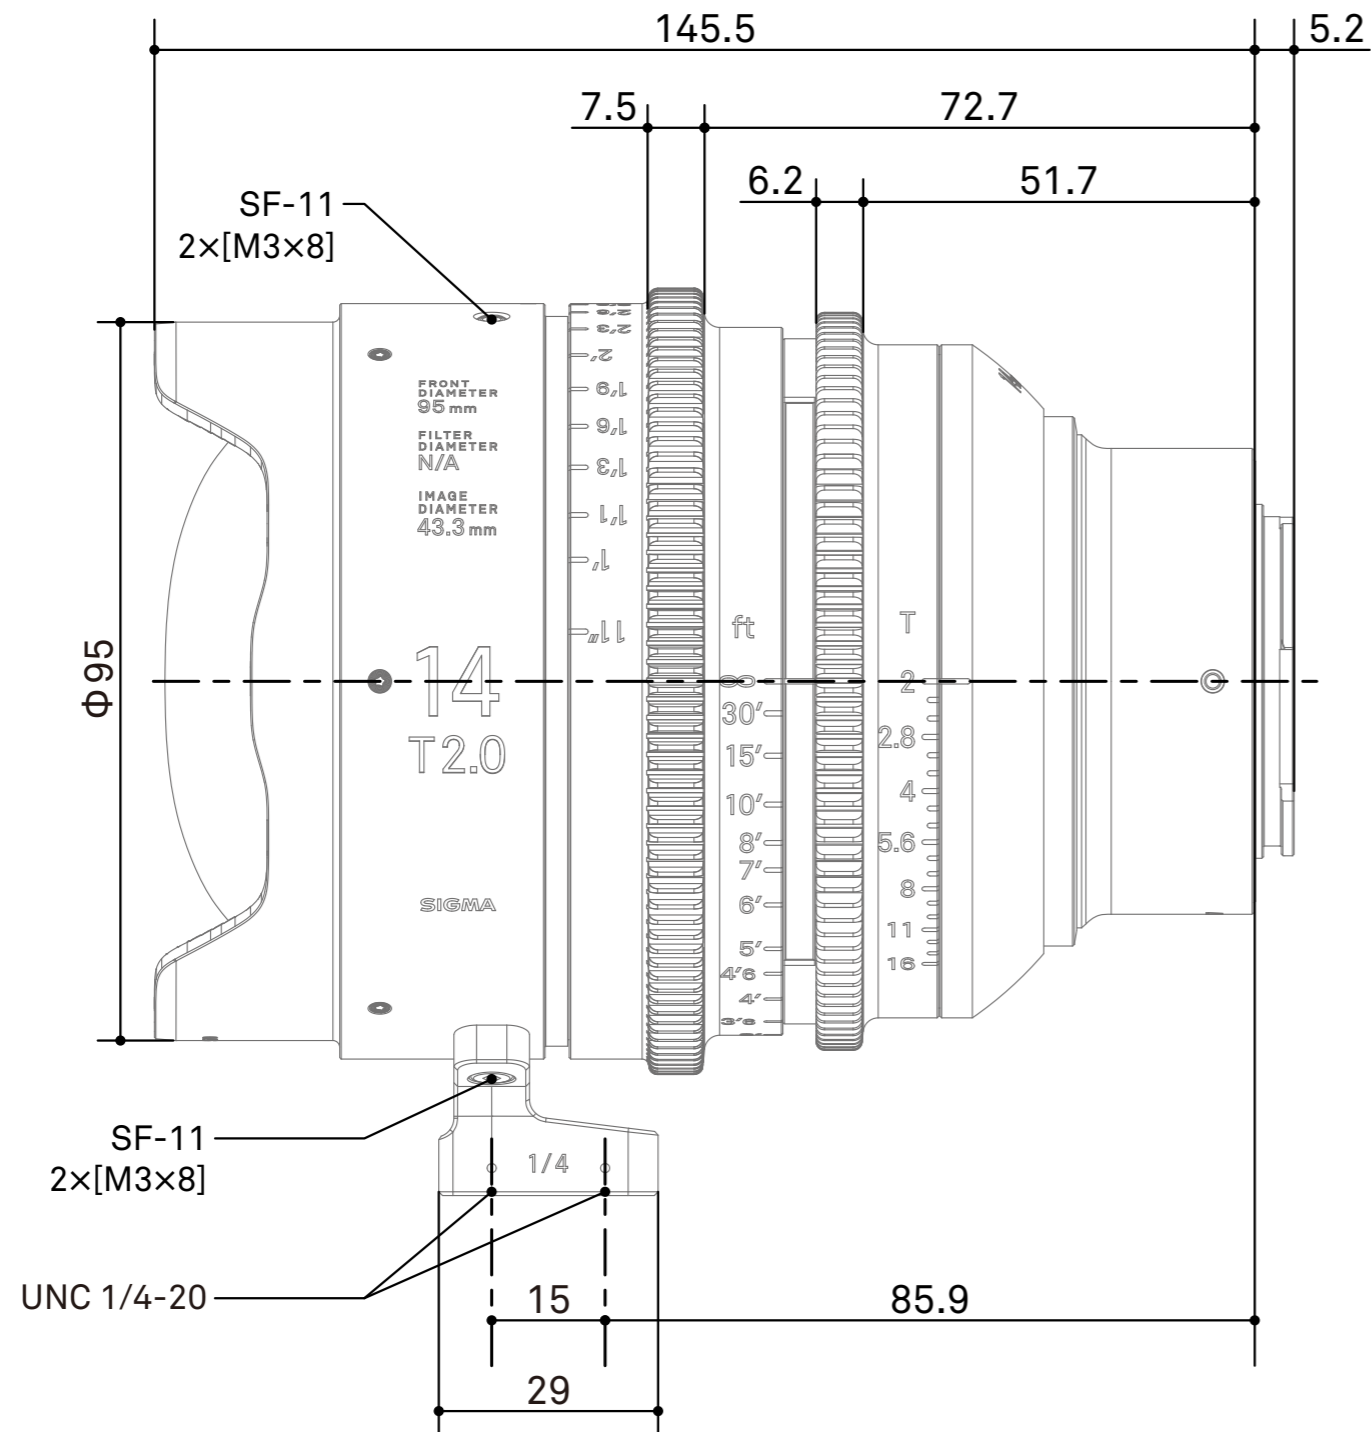

SIGMA

SIGMA 14mm T2 FF Dimensions EF Mount

Spur gear specifications

	Focus drive gear	Iris drive gear
Number of teeth	128	120
Module	0.8	0.8
P.C.D	102.4mm	96mm
Angular rotation	180°	60°

/mm
scale 1:1

SIGMA

SIGMA 14mm T2 FF Dimensions E Mount

Spur gear specifications

	Focus drive gear	Iris drive gear
Number of teeth	128	120
Module	0.8	0.8
P.C.D	102.4mm	96mm
Angular rotation	180°	60°

/mm
scale 1:1

SIGMA

SIGMA 14mm T2 FF Dimensions PL Mount

Spur gear specifications

	Focus drive gear	Iris drive gear
Number of teeth	128	120
Module	0.8	0.8
P.C.D	102.4mm	96mm
Angular rotation	180°	60°

/mm
scale 1:1