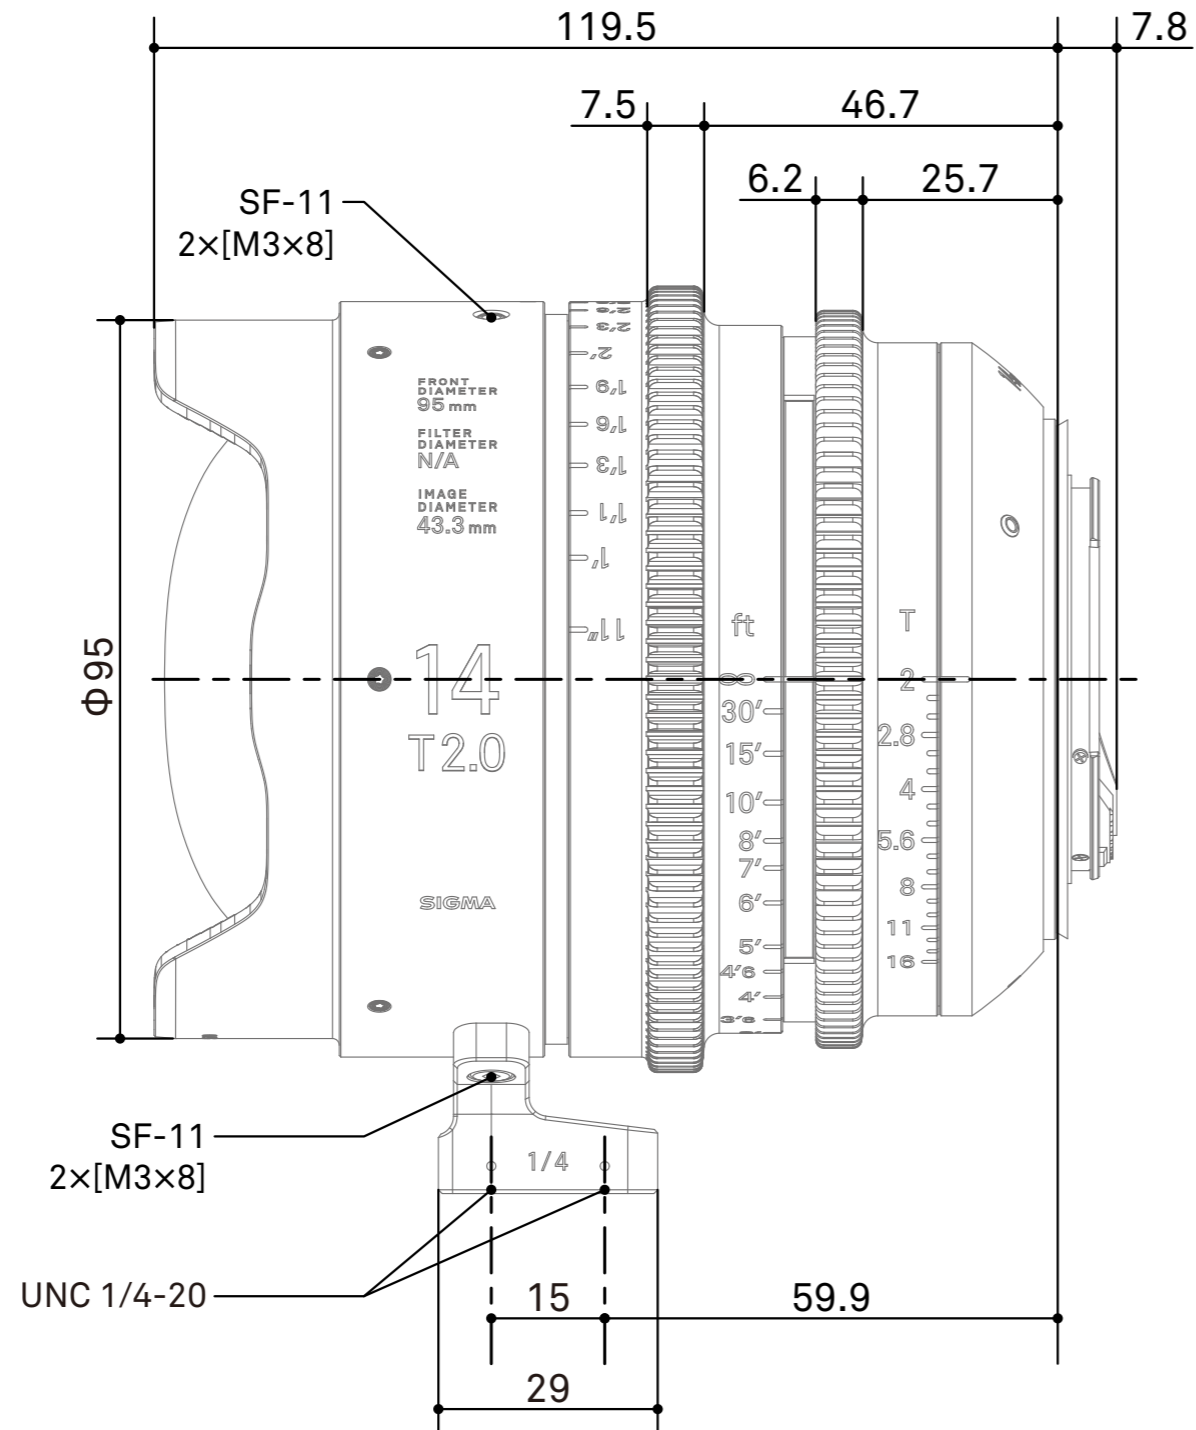

SIGMA

SIGMA 14mm T2 FF Dimensions EF Mount

Spur gear specifications

	Focus drive gear	Iris drive gear
Number of teeth	128	120
Module	0.8	0.8
P.C.D	102.4mm	96mm
Angular rotation	180°	60°

/mm
scale 1:1

SIGMA

SIGMA 14mm T2 FF Dimensions E Mount

Spur gear specifications

	Focus drive gear	Iris drive gear
Number of teeth	128	120
Module	0.8	0.8
P.C.D	102.4mm	96mm
Angular rotation	180°	60°

/mm
scale 1:1

SIGMA

SIGMA 14mm T2 FF Dimensions PL Mount

Spur gear specifications

	Focus drive gear	Iris drive gear
Number of teeth	128	120
Module	0.8	0.8
P.C.D	102.4mm	96mm
Angular rotation	180°	60°

/mm
scale 1:1