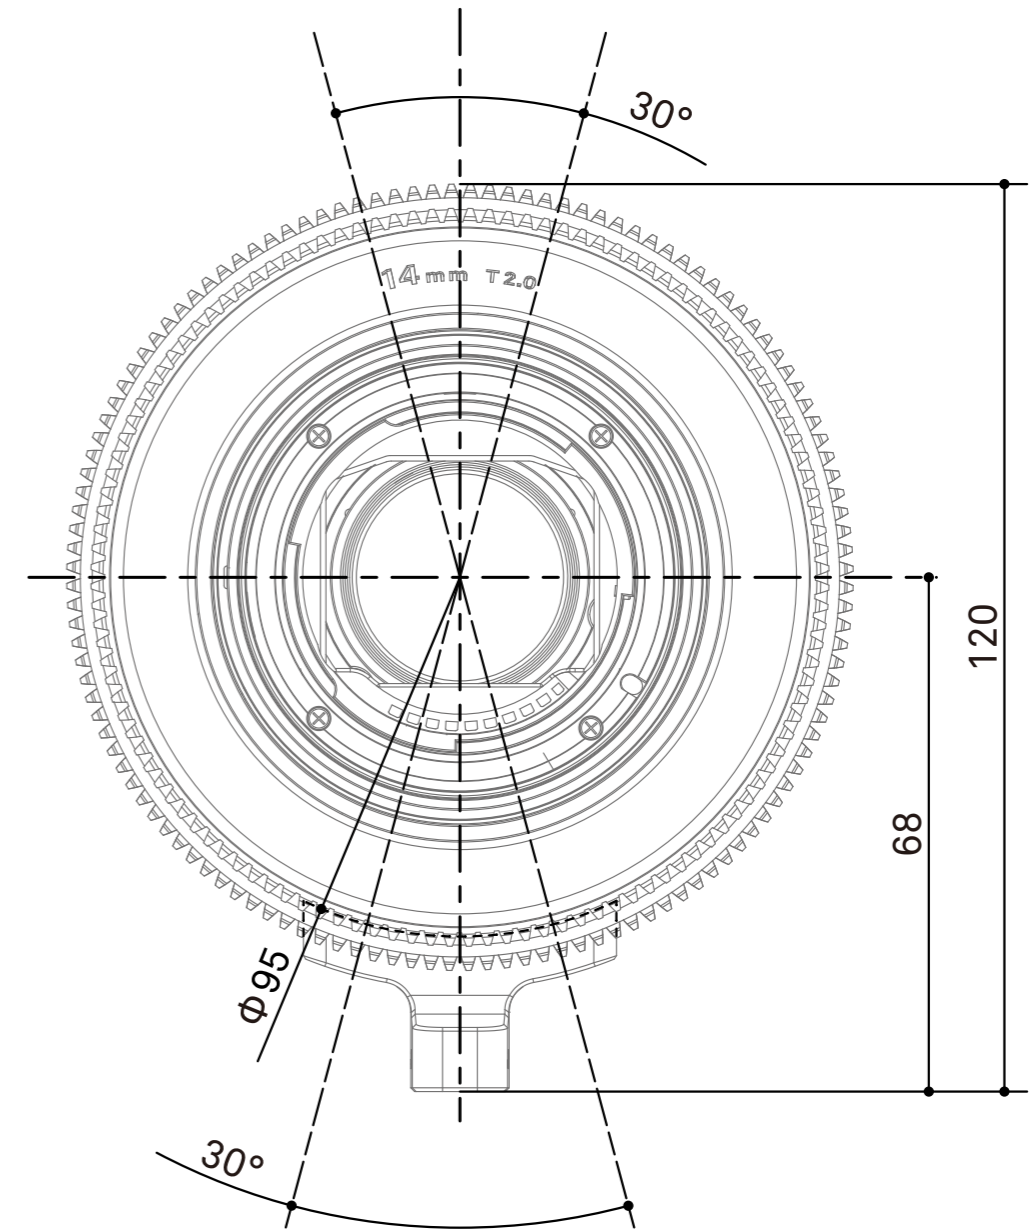

SIGMA

SIGMA 14mm T2 FF Dimensions EF Mount

Spur gear specifications

	Focus drive gear	Iris drive gear
Number of teeth	128	120
Module	0.8	0.8
P.C.D	102.4mm	96mm
Angular rotation	180°	60°

/mm
scale 1:1

SIGMA

SIGMA 14mm T2 FF Dimensions E Mount

Spur gear specifications

	Focus drive gear	Iris drive gear
Number of teeth	128	120
Module	0.8	0.8
P.C.D	102.4mm	96mm
Angular rotation	180°	60°

/mm
scale 1:1

SIGMA

SIGMA 14mm T2 FF Dimensions PL Mount

Spur gear specifications

	Focus drive gear	Iris drive gear
Number of teeth	128	120
Module	0.8	0.8
P.C.D	102.4mm	96mm
Angular rotation	180°	60°

/mm
scale 1:1