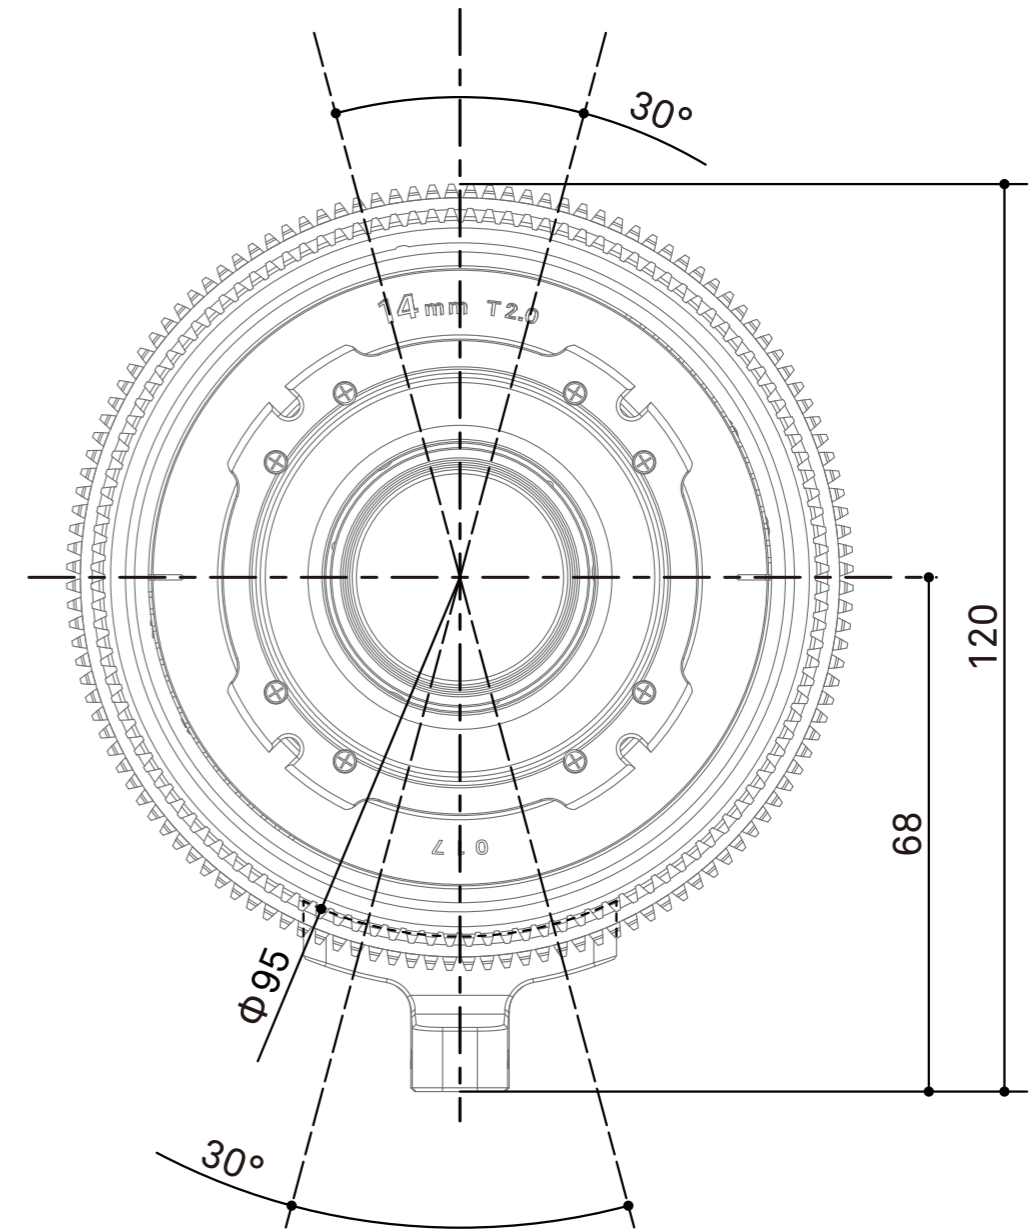

SIGMA

SIGMA 14mm T2 FF Dimensions EF Mount

Spur gear specifications

	Focus drive gear	Iris drive gear
Number of teeth	128	120
Module	0.8	0.8
P.C.D	102.4mm	96mm
Angular rotation	180°	60°

/mm
scale 1:1

SIGMA

SIGMA 14mm T2 FF Dimensions E Mount

Spur gear specifications

	Focus drive gear	Iris drive gear
Number of teeth	128	120
Module	0.8	0.8
P.C.D	102.4mm	96mm
Angular rotation	180°	60°

/mm
scale 1:1

SIGMA

SIGMA 14mm T2 FF Dimensions PL Mount

Spur gear specifications

	Focus drive gear	Iris drive gear
Number of teeth	128	120
Module	0.8	0.8
P.C.D	102.4mm	96mm
Angular rotation	180°	60°

/mm
scale 1:1