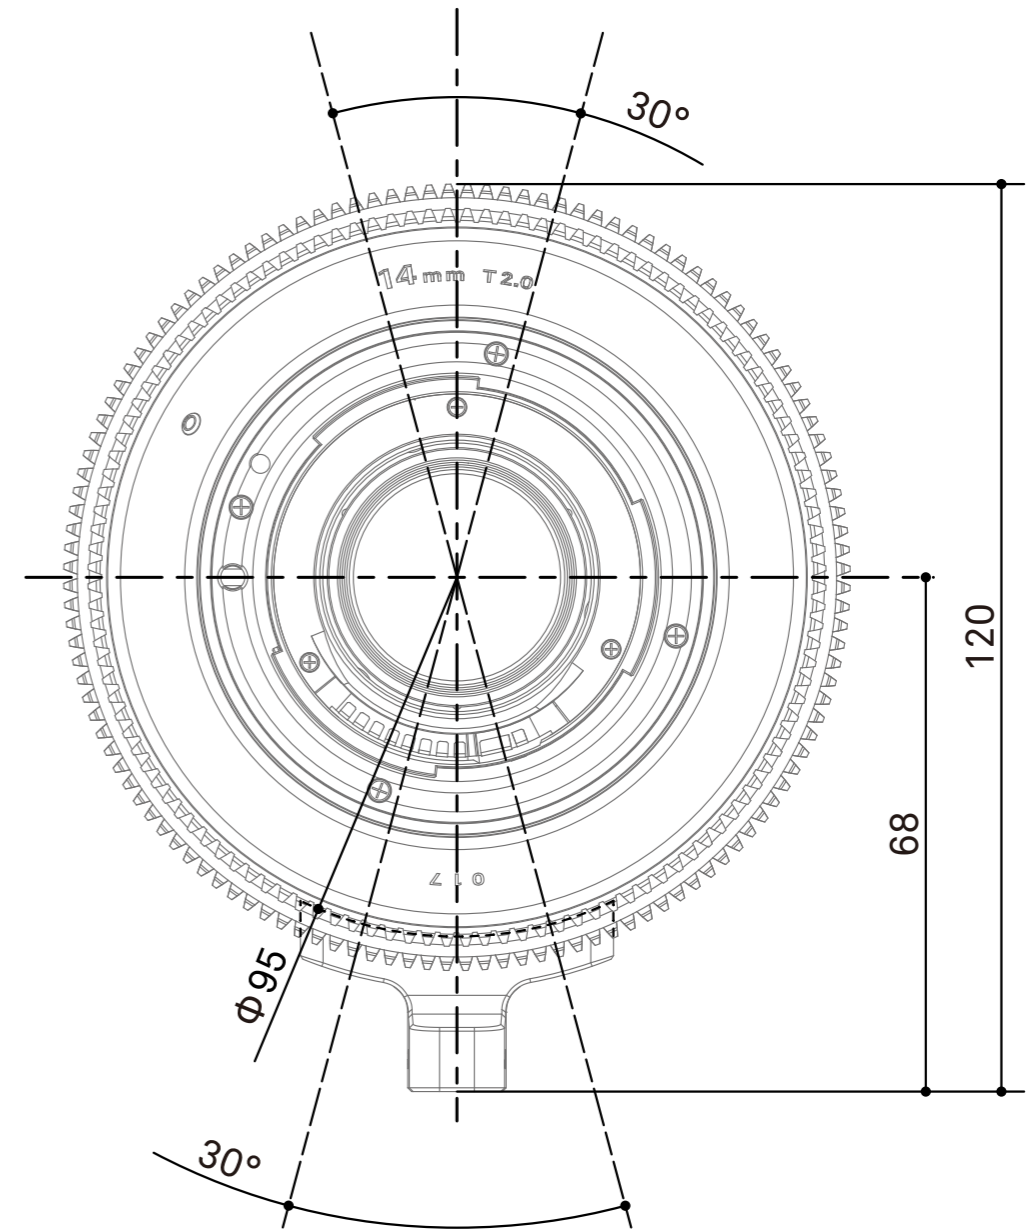

SIGMA

SIGMA 14mm T2 FF Dimensions EF Mount

Spur gear specifications

	Focus drive gear	Iris drive gear
Number of teeth	128	120
Module	0.8	0.8
P.C.D	102.4mm	96mm
Angular rotation	180°	60°

/mm
scale 1:1

SIGMA

SIGMA 14mm T2 FF Dimensions E Mount

Spur gear specifications

	Focus drive gear	Iris drive gear
Number of teeth	128	120
Module	0.8	0.8
P.C.D	102.4mm	96mm
Angular rotation	180°	60°

/mm
scale 1:1

SIGMA

SIGMA 14mm T2 FF Dimensions PL Mount

Spur gear specifications

	Focus drive gear	Iris drive gear
Number of teeth	128	120
Module	0.8	0.8
P.C.D	102.4mm	96mm
Angular rotation	180°	60°

/mm
scale 1:1