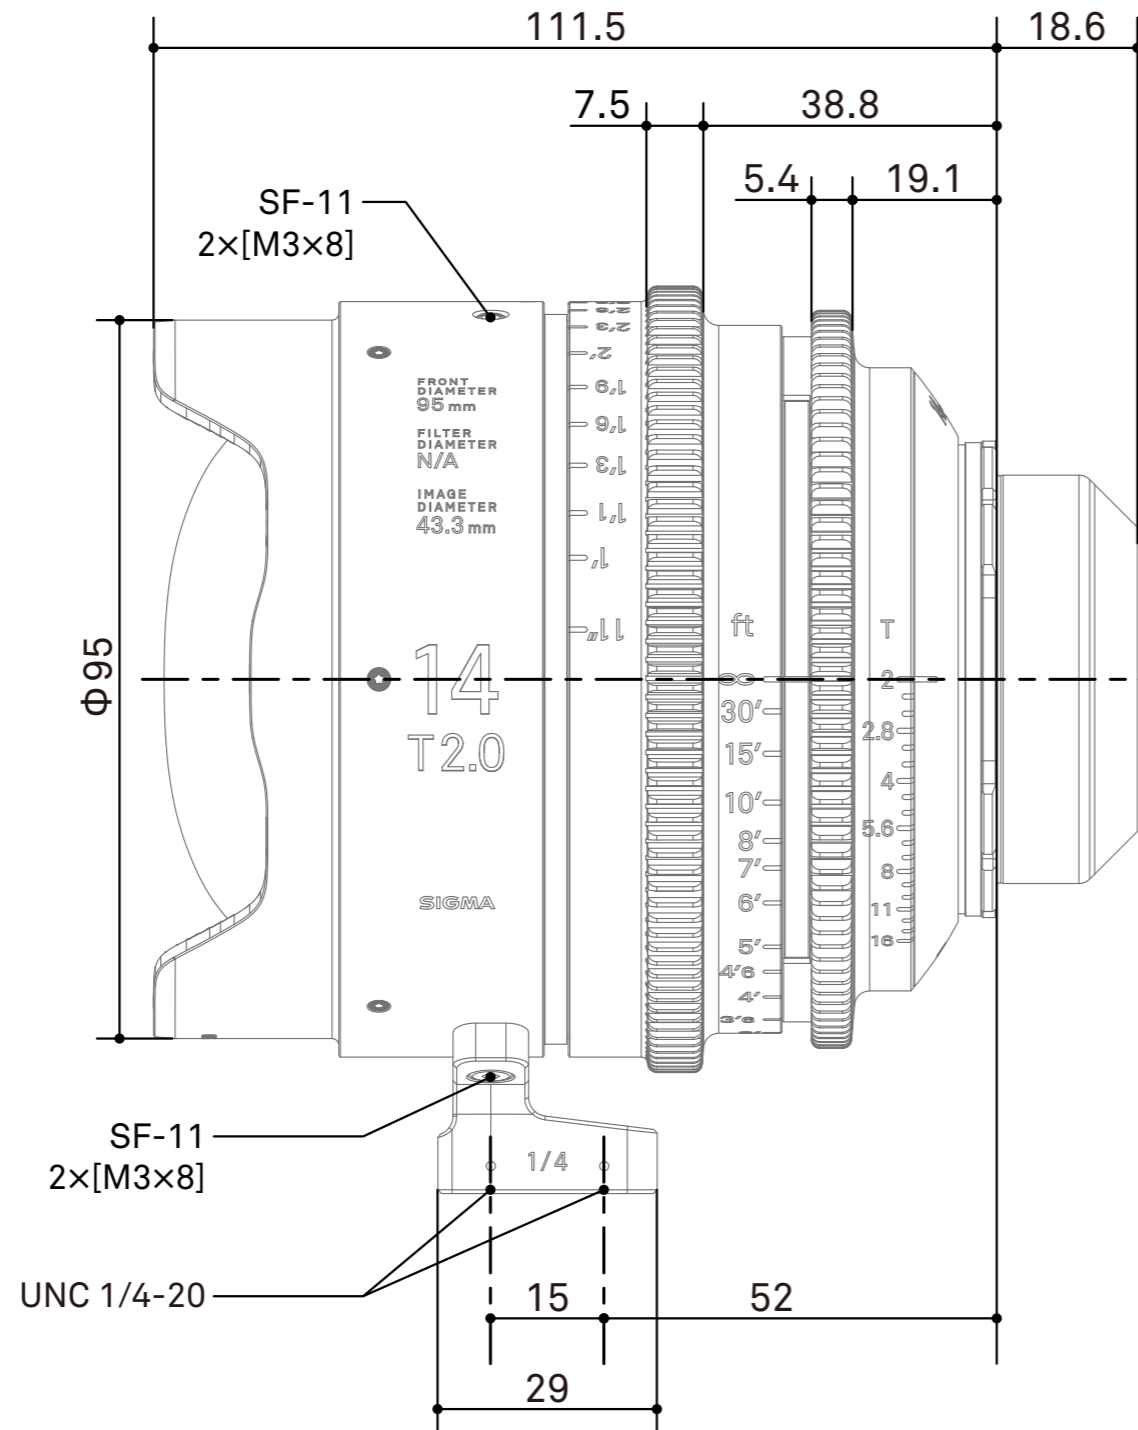

SIGMA

SIGMA 14mm T2 FF Dimensions EF Mount

Spur gear specifications

	Focus drive gear	Iris drive gear
Number of teeth	128	120
Module	0.8	0.8
P.C.D	102.4mm	96mm
Angular rotation	180°	60°

/mm
scale 1:1

SIGMA

SIGMA 14mm T2 FF Dimensions E Mount

Spur gear specifications

	Focus drive gear	Iris drive gear
Number of teeth	128	120
Module	0.8	0.8
P.C.D	102.4mm	96mm
Angular rotation	180°	60°

/mm
scale 1:1

SIGMA

SIGMA 14mm T2 FF Dimensions PL Mount

Spur gear specifications

	Focus drive gear	Iris drive gear
Number of teeth	128	120
Module	0.8	0.8
P.C.D	102.4mm	96mm
Angular rotation	180°	60°

/mm
scale 1:1