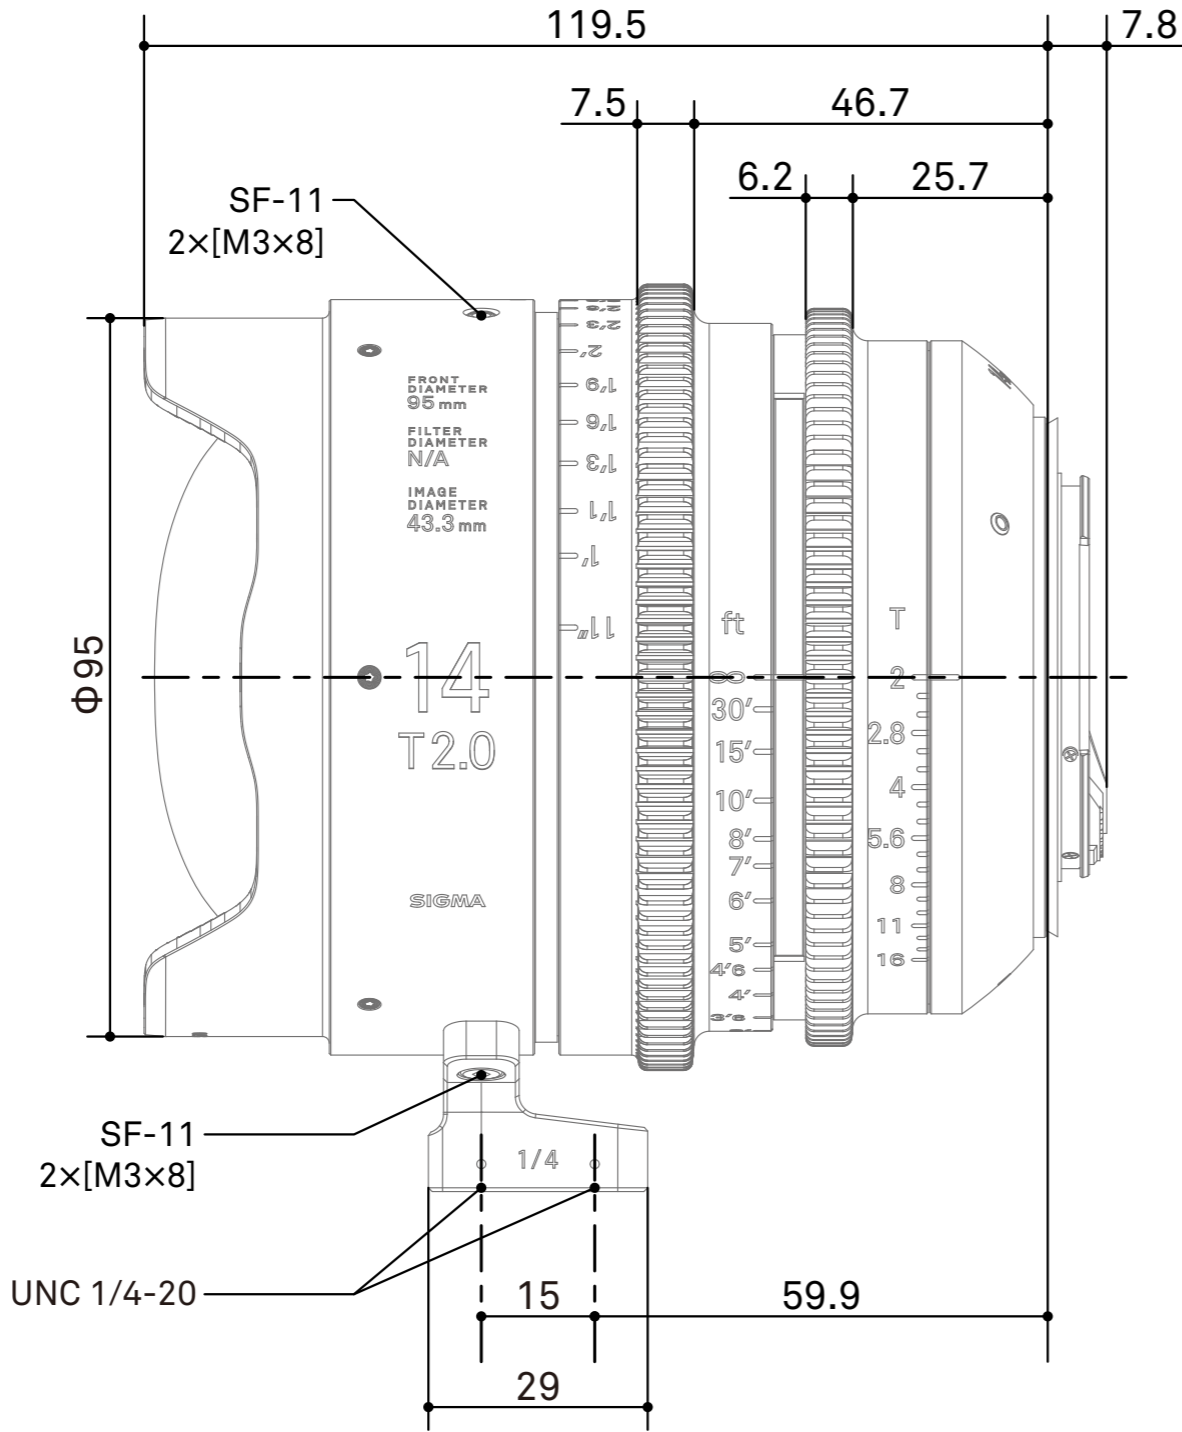

SIGMA

SIGMA 14mm T2 FF Dimensions EF Mount

Spur gear specifications

	Focus drive gear	Iris drive gear
Number of teeth	128	120
Module	0.8	0.8
P.C.D	102.4mm	96mm
Angular rotation	180°	60°

/mm
scale 1:1

SIGMA

SIGMA 14mm T2 FF Dimensions E Mount

Spur gear specifications

	Focus drive gear	Iris drive gear
Number of teeth	128	120
Module	0.8	0.8
P.C.D	102.4mm	96mm
Angular rotation	180°	60°

/mm
scale 1:1

SIGMA

SIGMA 14mm T2 FF Dimensions PL Mount

Spur gear specifications

	Focus drive gear	Iris drive gear
Number of teeth	128	120
Module	0.8	0.8
P.C.D	102.4mm	96mm
Angular rotation	180°	60°

/mm
scale 1:1