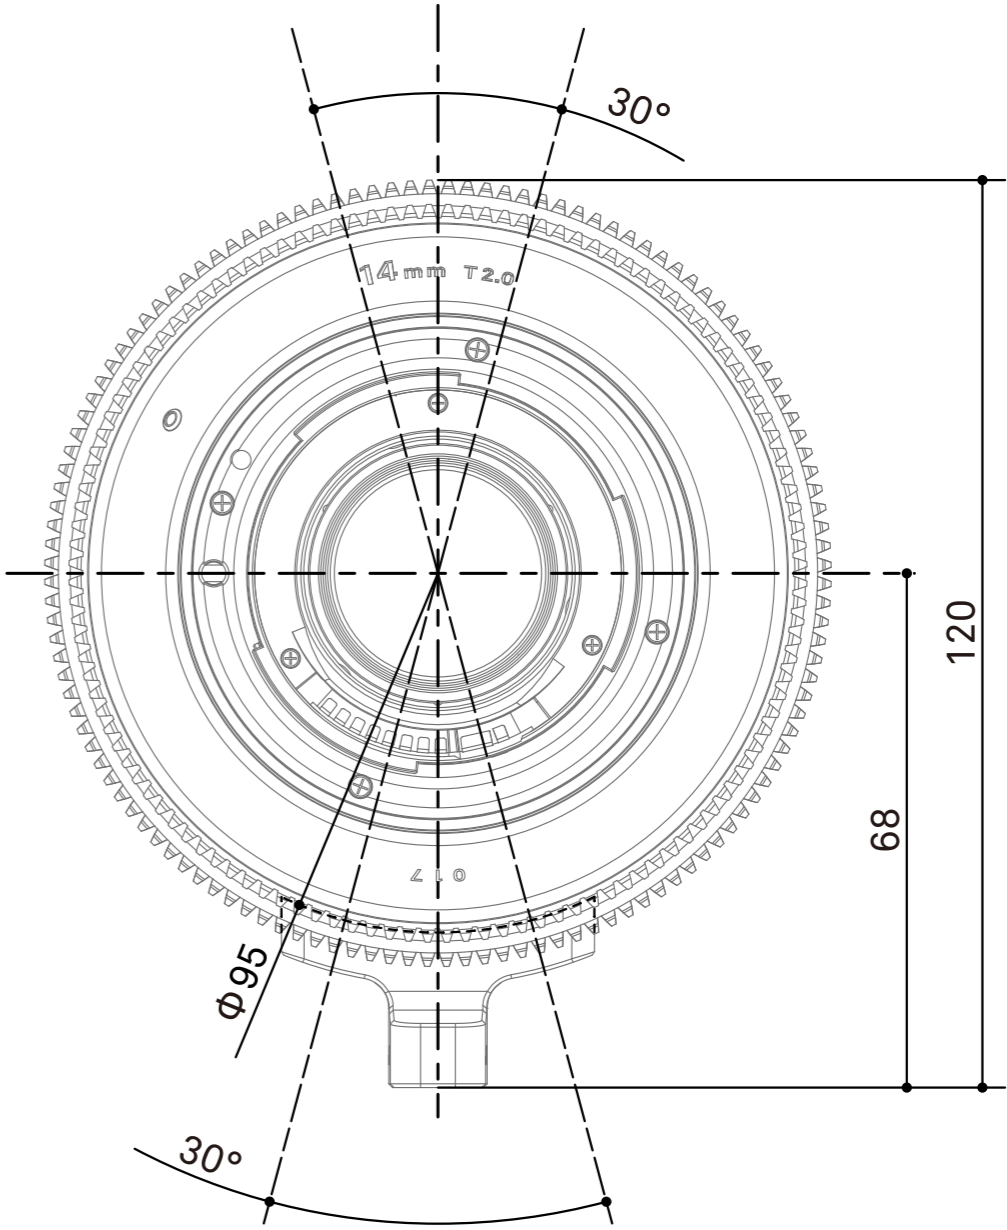

SIGMA

SIGMA 14mm T2 FF Dimensions EF Mount

Spur gear specifications

	Focus drive gear	Iris drive gear
Number of teeth	128	120
Module	0.8	0.8
P.C.D	102.4mm	96mm
Angular rotation	180°	60°

/mm
scale 1:1

SIGMA

SIGMA 14mm T2 FF Dimensions E Mount

Spur gear specifications

	Focus drive gear	Iris drive gear
Number of teeth	128	120
Module	0.8	0.8
P.C.D	102.4mm	96mm
Angular rotation	180°	60°

/mm
scale 1:1

SIGMA

SIGMA 14mm T2 FF Dimensions PL Mount

Spur gear specifications

	Focus drive gear	Iris drive gear
Number of teeth	128	120
Module	0.8	0.8
P.C.D	102.4mm	96mm
Angular rotation	180°	60°

/mm
scale 1:1