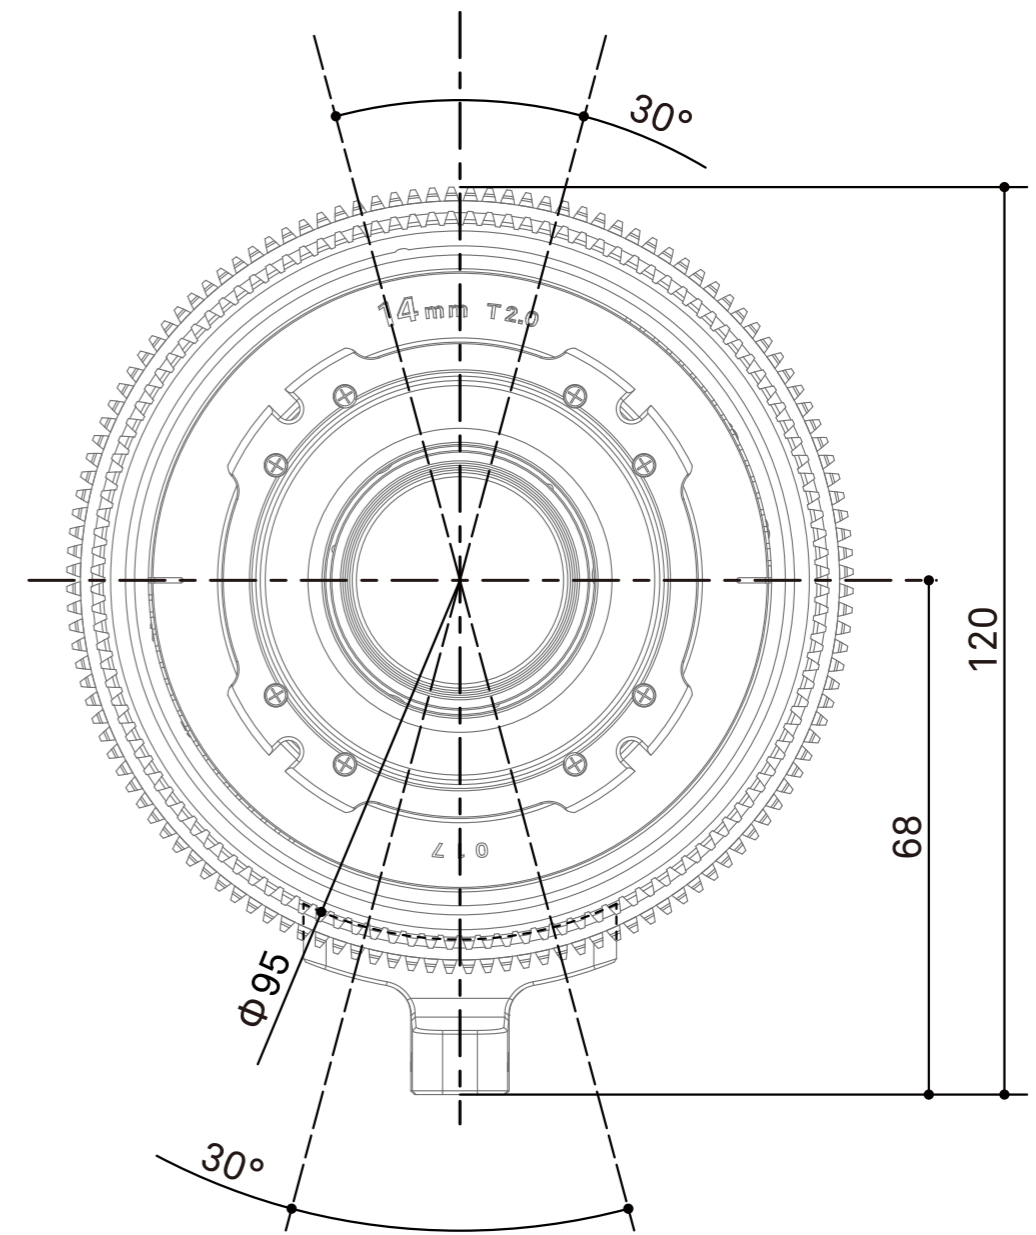

SIGMA

SIGMA 14mm T2 FF Dimensions EF Mount

Spur gear specifications

	Focus drive gear	Iris drive gear
Number of teeth	128	120
Module	0.8	0.8
P.C.D	102.4mm	96mm
Angular rotation	180°	60°

/mm
scale 1:1

SIGMA

SIGMA 14mm T2 FF Dimensions E Mount

Spur gear specifications

	Focus drive gear	Iris drive gear
Number of teeth	128	120
Module	0.8	0.8
P.C.D	102.4mm	96mm
Angular rotation	180°	60°

/mm
scale 1:1

SIGMA

SIGMA 14mm T2 FF Dimensions PL Mount

Spur gear specifications

	Focus drive gear	Iris drive gear
Number of teeth	128	120
Module	0.8	0.8
P.C.D	102.4mm	96mm
Angular rotation	180°	60°

/mm
scale 1:1