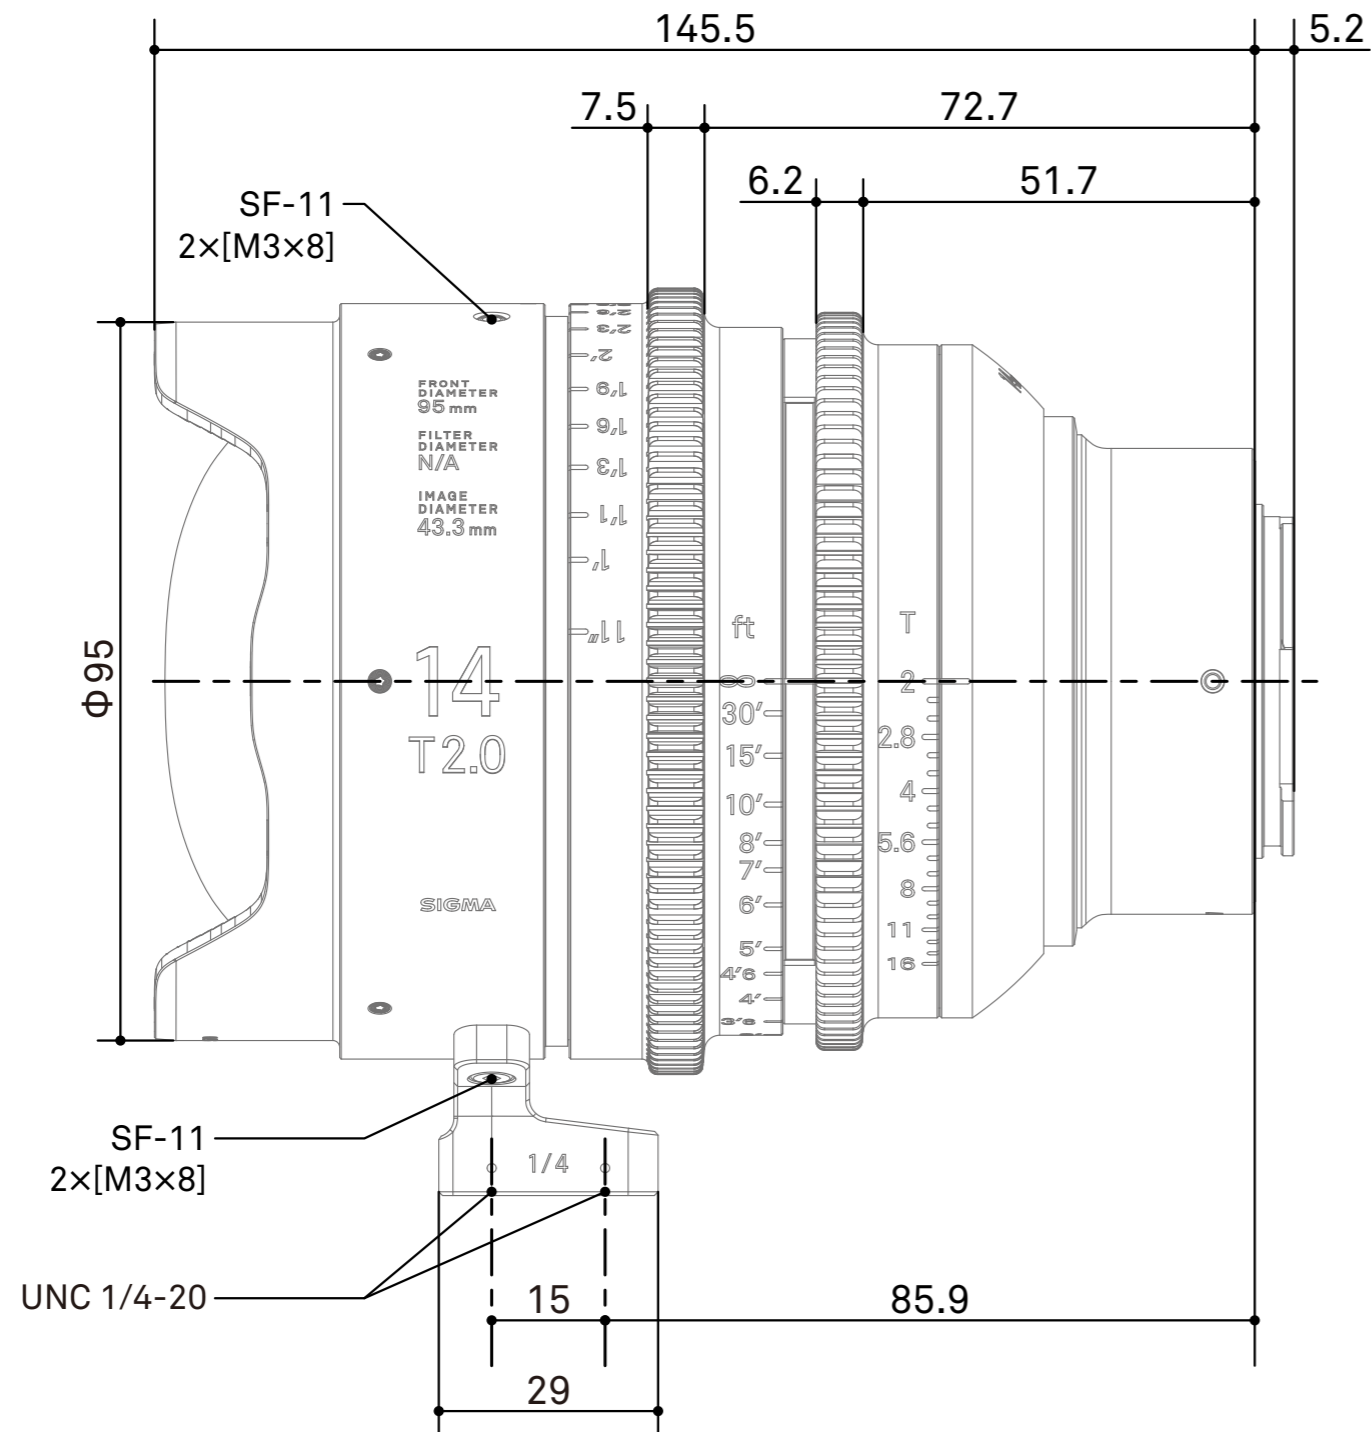

SIGMA

SIGMA 14mm T2 FF Dimensions EF Mount

Spur gear specifications

	Focus drive gear	Iris drive gear
Number of teeth	128	120
Module	0.8	0.8
P.C.D	102.4mm	96mm
Angular rotation	180°	60°

/mm
scale 1:1

SIGMA

SIGMA 14mm T2 FF Dimensions E Mount

Spur gear specifications

	Focus drive gear	Iris drive gear
Number of teeth	128	120
Module	0.8	0.8
P.C.D	102.4mm	96mm
Angular rotation	180°	60°

/mm
scale 1:1

SIGMA

SIGMA 14mm T2 FF Dimensions PL Mount

Spur gear specifications

	Focus drive gear	Iris drive gear
Number of teeth	128	120
Module	0.8	0.8
P.C.D	102.4mm	96mm
Angular rotation	180°	60°

/mm
scale 1:1