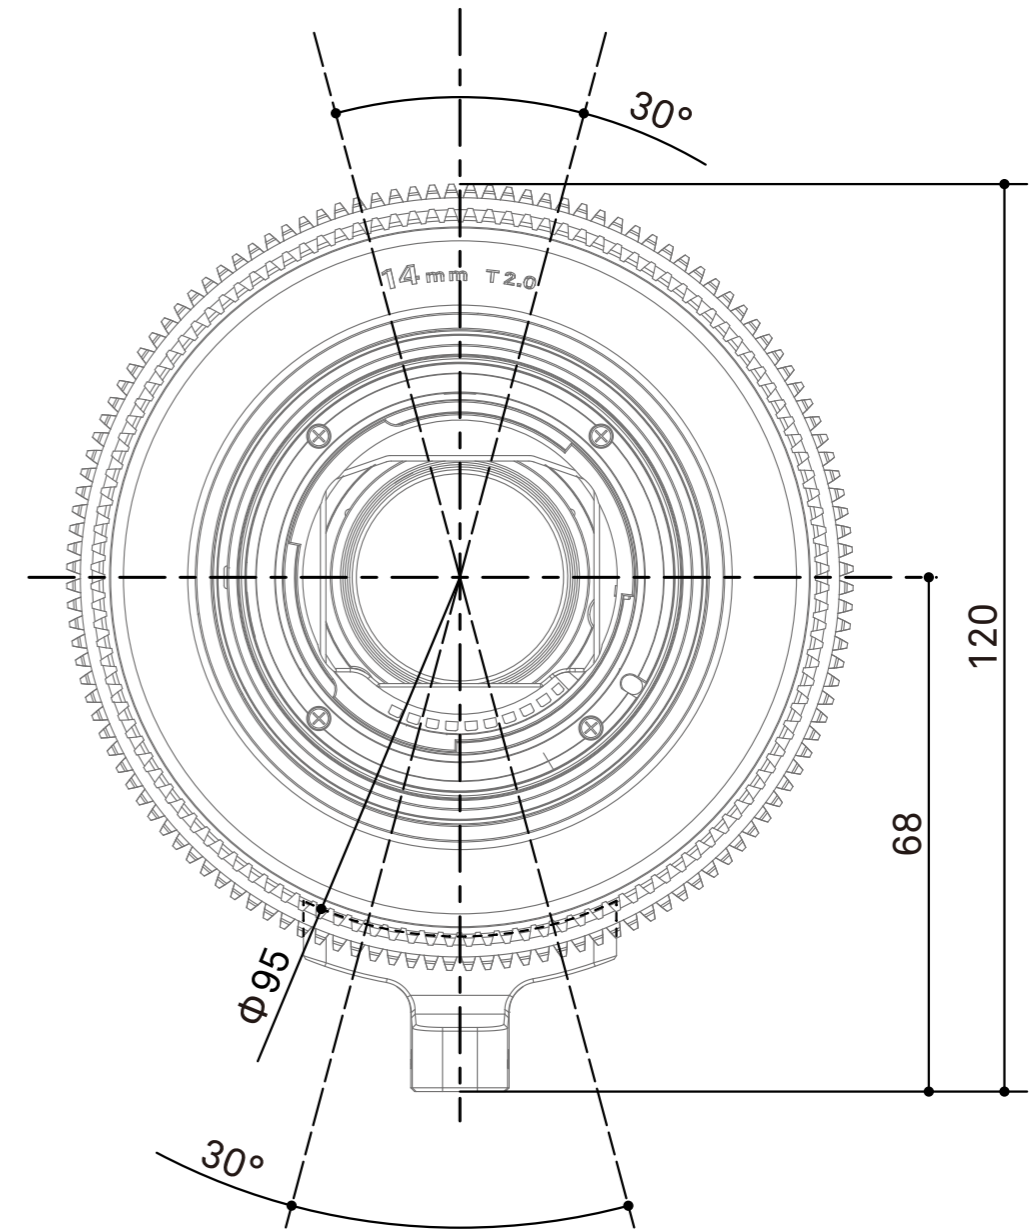

SIGMA

SIGMA 14mm T2 FF Dimensions EF Mount

Spur gear specifications

	Focus drive gear	Iris drive gear
Number of teeth	128	120
Module	0.8	0.8
P.C.D	102.4mm	96mm
Angular rotation	180°	60°

/mm
scale 1:1

SIGMA

SIGMA 14mm T2 FF Dimensions E Mount

Spur gear specifications

	Focus drive gear	Iris drive gear
Number of teeth	128	120
Module	0.8	0.8
P.C.D	102.4mm	96mm
Angular rotation	180°	60°

/mm
scale 1:1

SIGMA

SIGMA 14mm T2 FF Dimensions PL Mount

Spur gear specifications

	Focus drive gear	Iris drive gear
Number of teeth	128	120
Module	0.8	0.8
P.C.D	102.4mm	96mm
Angular rotation	180°	60°

/mm
scale 1:1