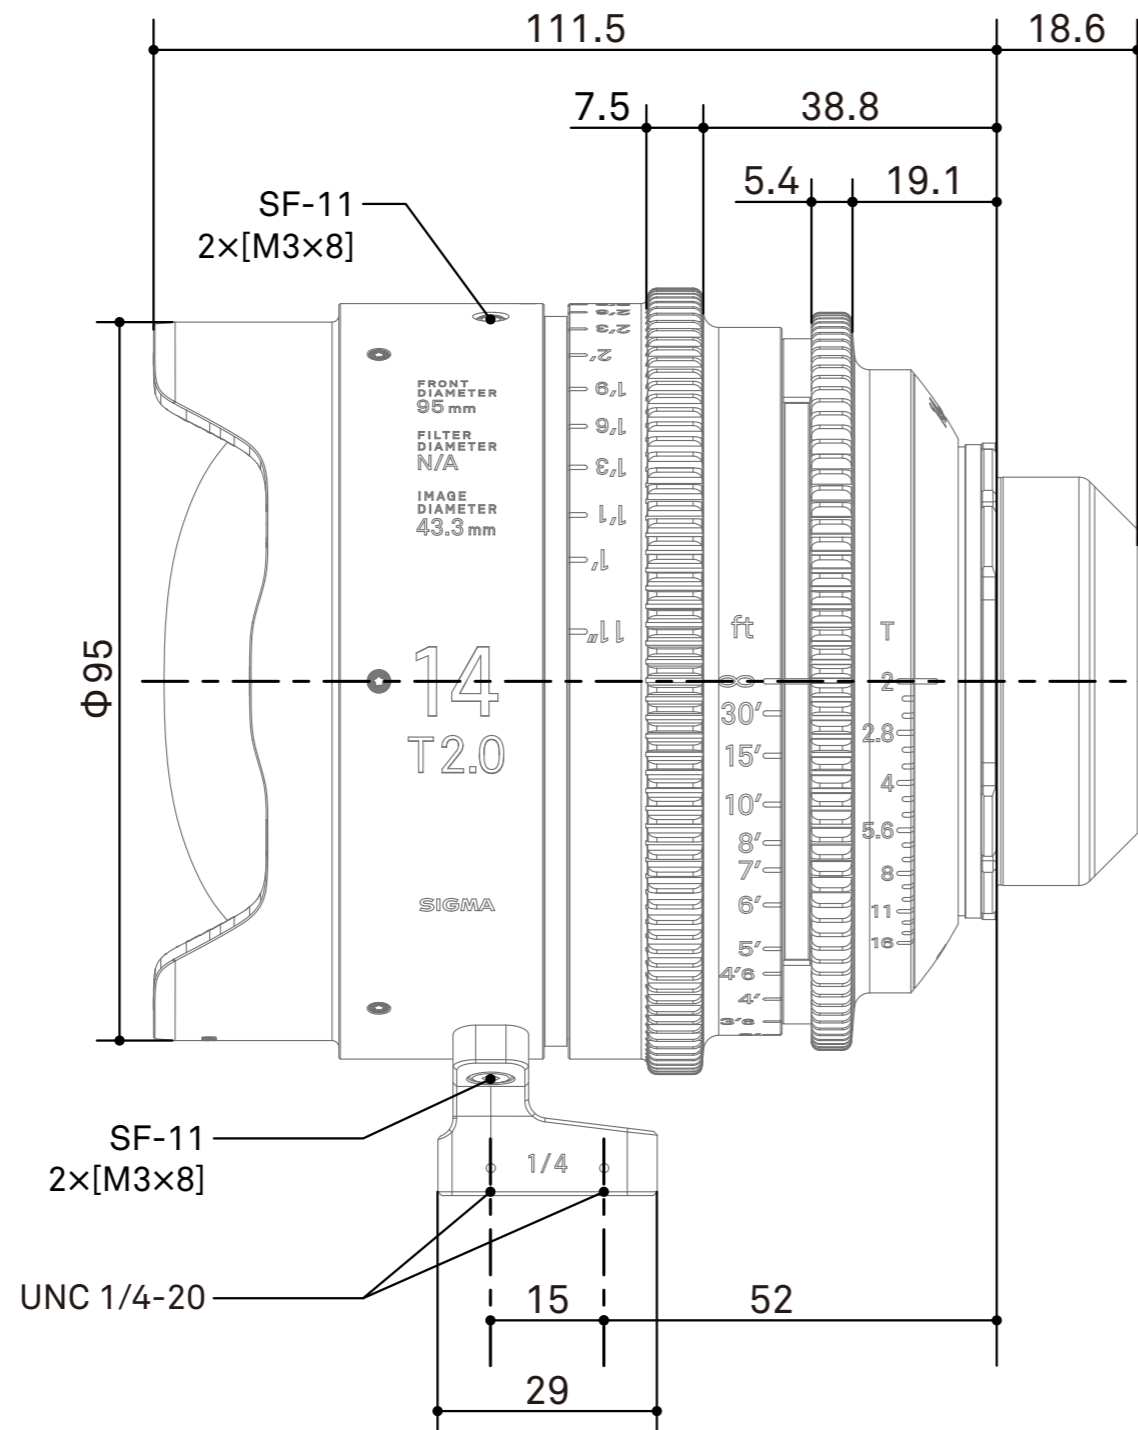

SIGMA

SIGMA 14mm T2 FF Dimensions EF Mount

Spur gear specifications

	Focus drive gear	Iris drive gear
Number of teeth	128	120
Module	0.8	0.8
P.C.D	102.4mm	96mm
Angular rotation	180°	60°

/mm
scale 1:1

SIGMA

SIGMA 14mm T2 FF Dimensions E Mount

Spur gear specifications

	Focus drive gear	Iris drive gear
Number of teeth	128	120
Module	0.8	0.8
P.C.D	102.4mm	96mm
Angular rotation	180°	60°

/mm
scale 1:1

SIGMA

SIGMA 14mm T2 FF Dimensions PL Mount

Spur gear specifications

	Focus drive gear	Iris drive gear
Number of teeth	128	120
Module	0.8	0.8
P.C.D	102.4mm	96mm
Angular rotation	180°	60°

/mm
scale 1:1