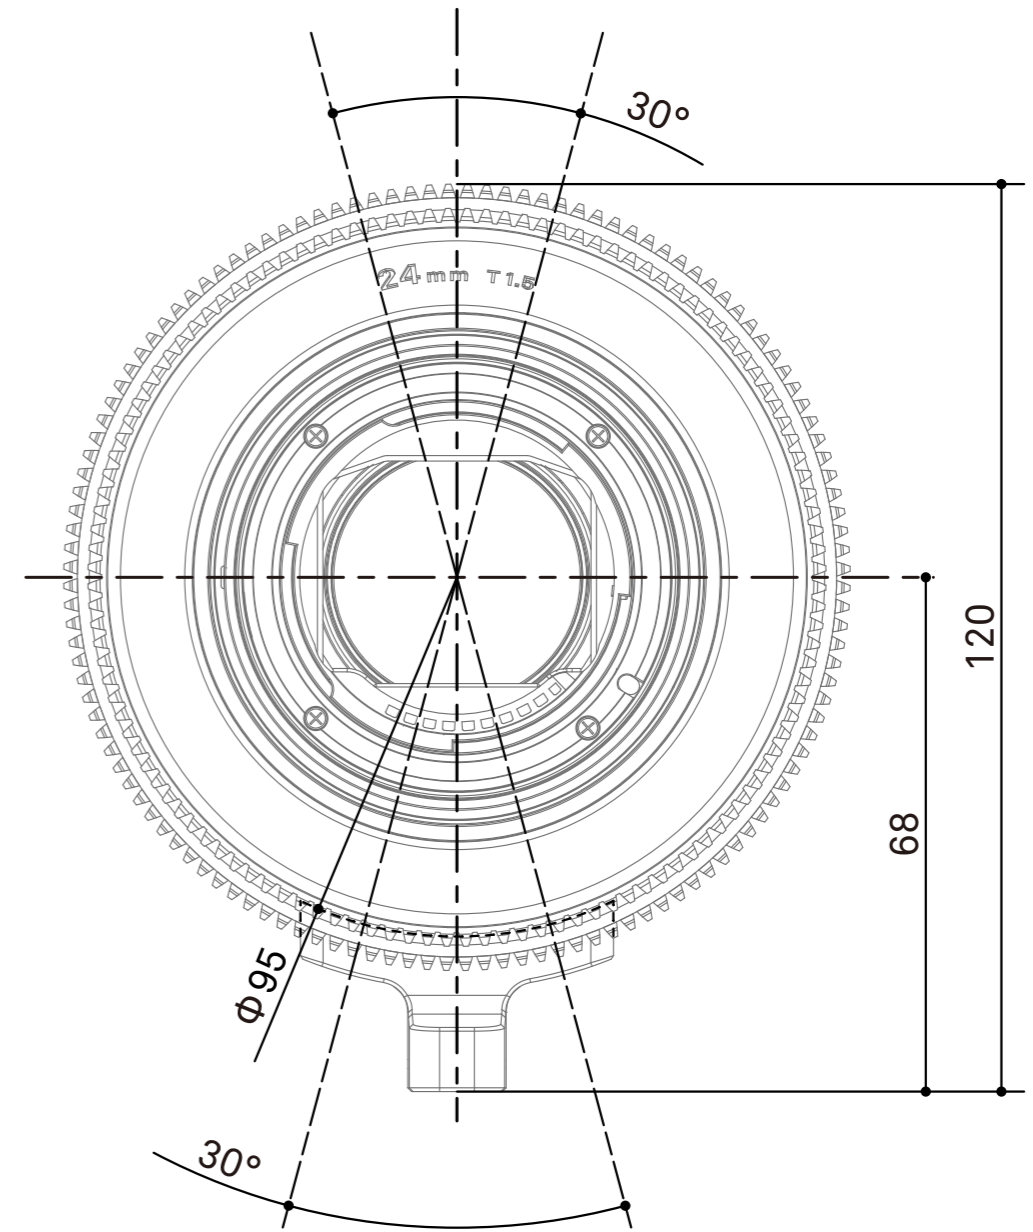

## SIGMA 24mm T1.5 FF Dimensions E Mount

### Spur gear specifications

|                  | Focus drive gear | Iris drive gear |
|------------------|------------------|-----------------|
| Number of teeth  | 128              | 120             |
| Module           | 0.8              | 0.8             |
| P.C.D            | 102.4mm          | 96mm            |
| Angular rotation | 180°             | 60°             |

/mm  
scale 1:1