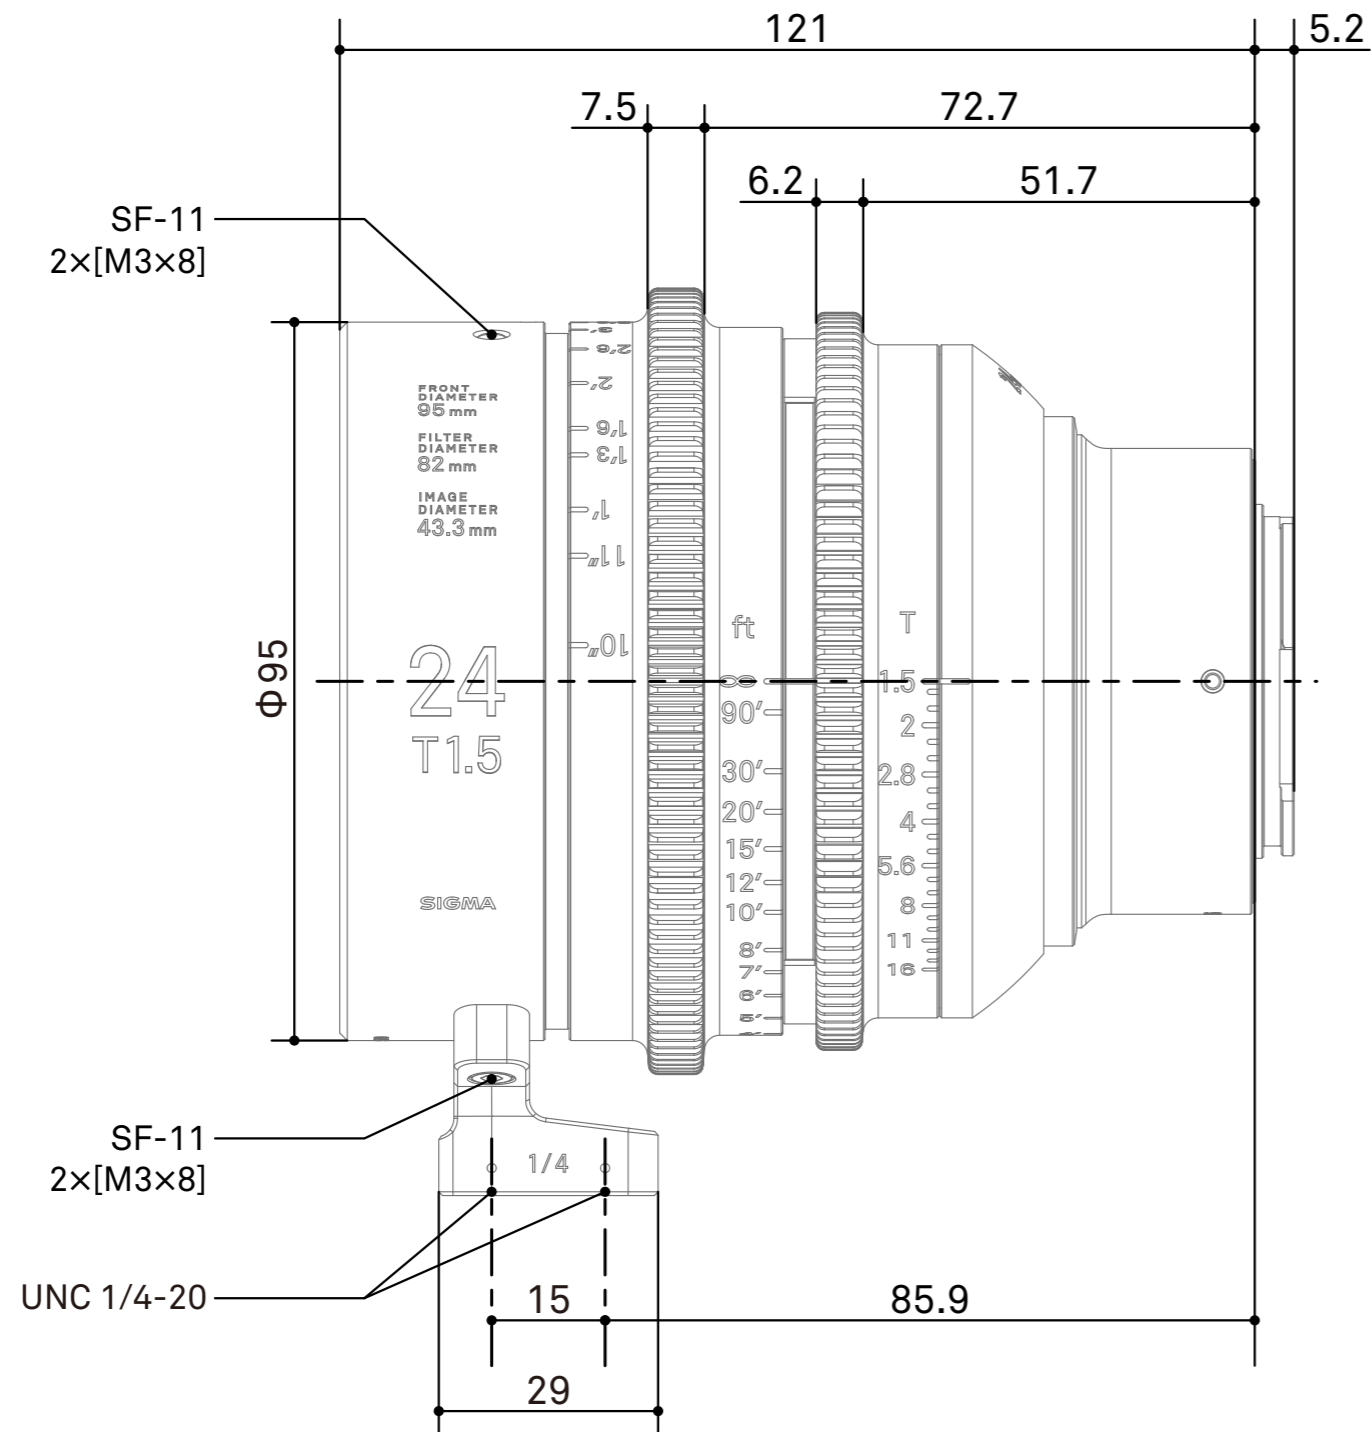

## SIGMA 24mm T1.5 FF Dimensions E Mount

### Spur gear specifications

|                  | Focus drive gear | Iris drive gear |
|------------------|------------------|-----------------|
| Number of teeth  | 128              | 120             |
| Module           | 0.8              | 0.8             |
| P.C.D            | 102.4mm          | 96mm            |
| Angular rotation | 180°             | 60°             |

/mm  
scale 1:1