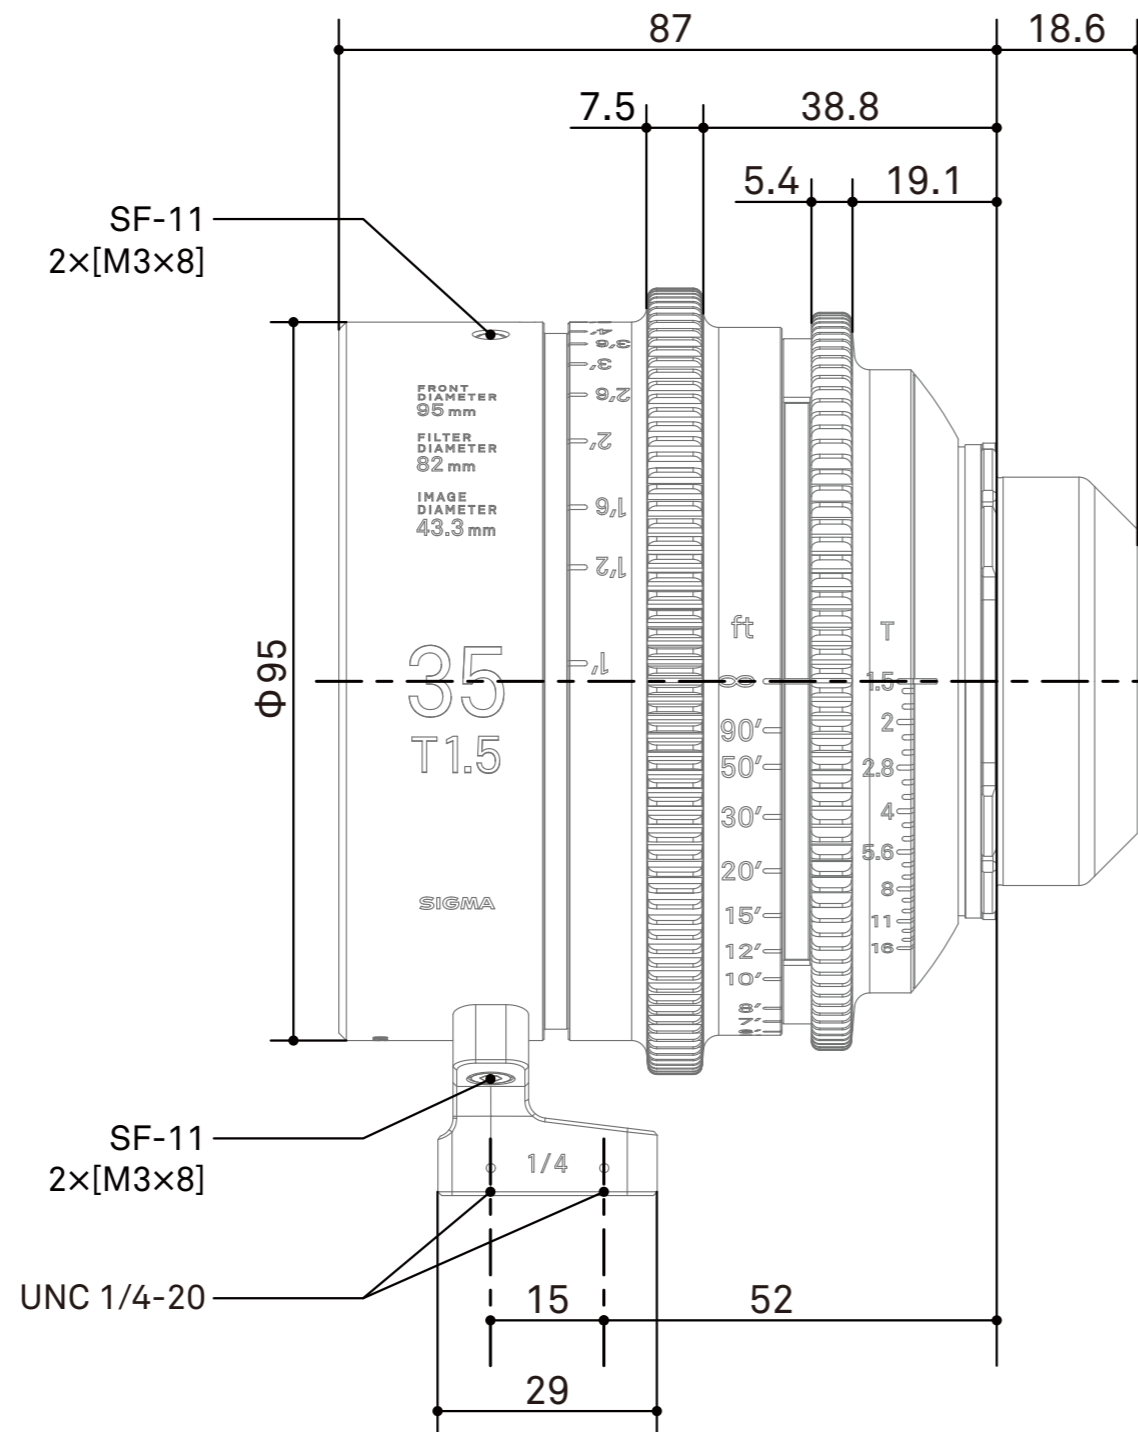

### Spur gear specifications

|                  | Focus drive gear | Iris drive gear |
|------------------|------------------|-----------------|
| Number of teeth  | 128              | 120             |
| Module           | 0.8              | 0.8             |
| P.C.D            | 102.4mm          | 96mm            |
| Angular rotation | 180°             | 60°             |

/mm  
scale 1:1

## SIGMA 35mm T1.5 FF Dimensions PL Mount

Spur gear specifications

|                  | Focus drive gear | Iris drive gear |
|------------------|------------------|-----------------|
| Number of teeth  | 128              | 120             |
| Module           | 0.8              | 0.8             |
| P.C.D            | 102.4mm          | 96mm            |
| Angular rotation | 180°             | 60°             |