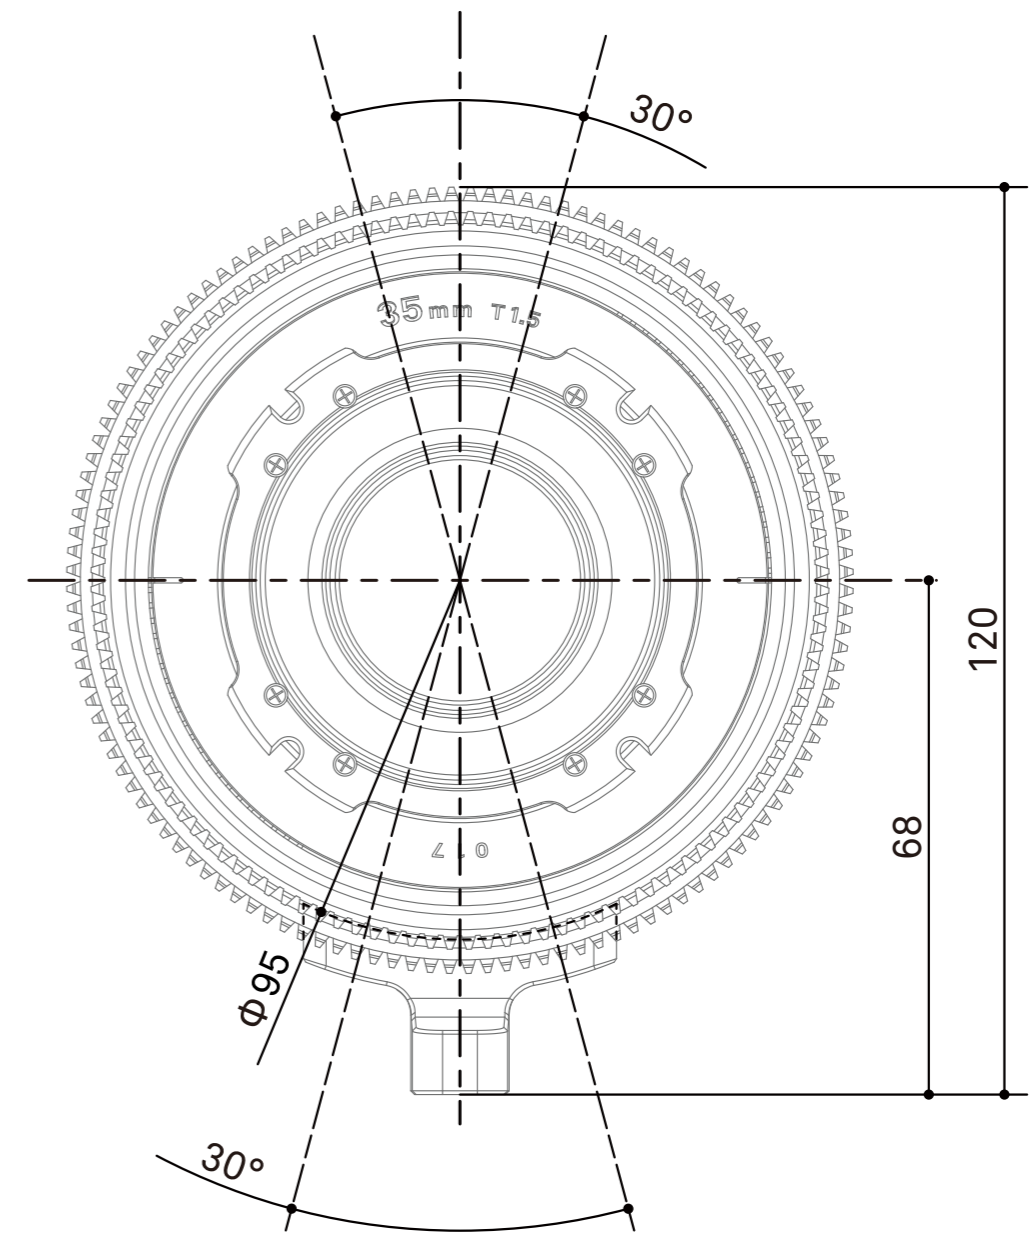

### Spur gear specifications

|                  | Focus drive gear | Iris drive gear |
|------------------|------------------|-----------------|
| Number of teeth  | 128              | 120             |
| Module           | 0.8              | 0.8             |
| P.C.D            | 102.4mm          | 96mm            |
| Angular rotation | 180°             | 60°             |

/mm  
scale 1:1

## SIGMA 35mm T1.5 FF Dimensions PL Mount

Spur gear specifications

|                  | Focus drive gear | Iris drive gear |
|------------------|------------------|-----------------|
| Number of teeth  | 128              | 120             |
| Module           | 0.8              | 0.8             |
| P.C.D            | 102.4mm          | 96mm            |
| Angular rotation | 180°             | 60°             |