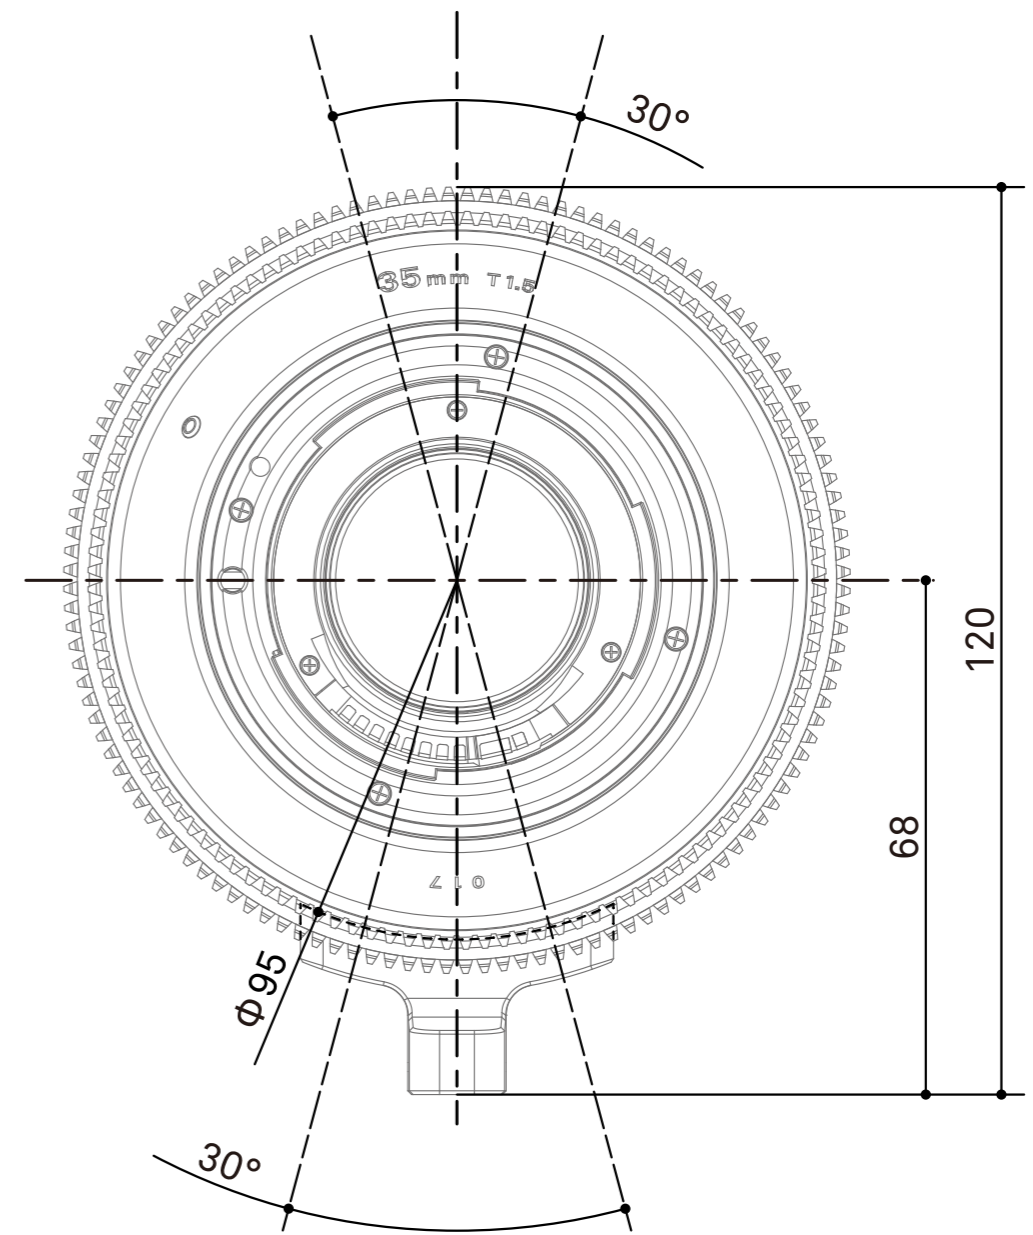

### Spur gear specifications

|                  | Focus drive gear | Iris drive gear |
|------------------|------------------|-----------------|
| Number of teeth  | 128              | 120             |
| Module           | 0.8              | 0.8             |
| P.C.D            | 102.4mm          | 96mm            |
| Angular rotation | 180°             | 60°             |

/mm  
scale 1:1