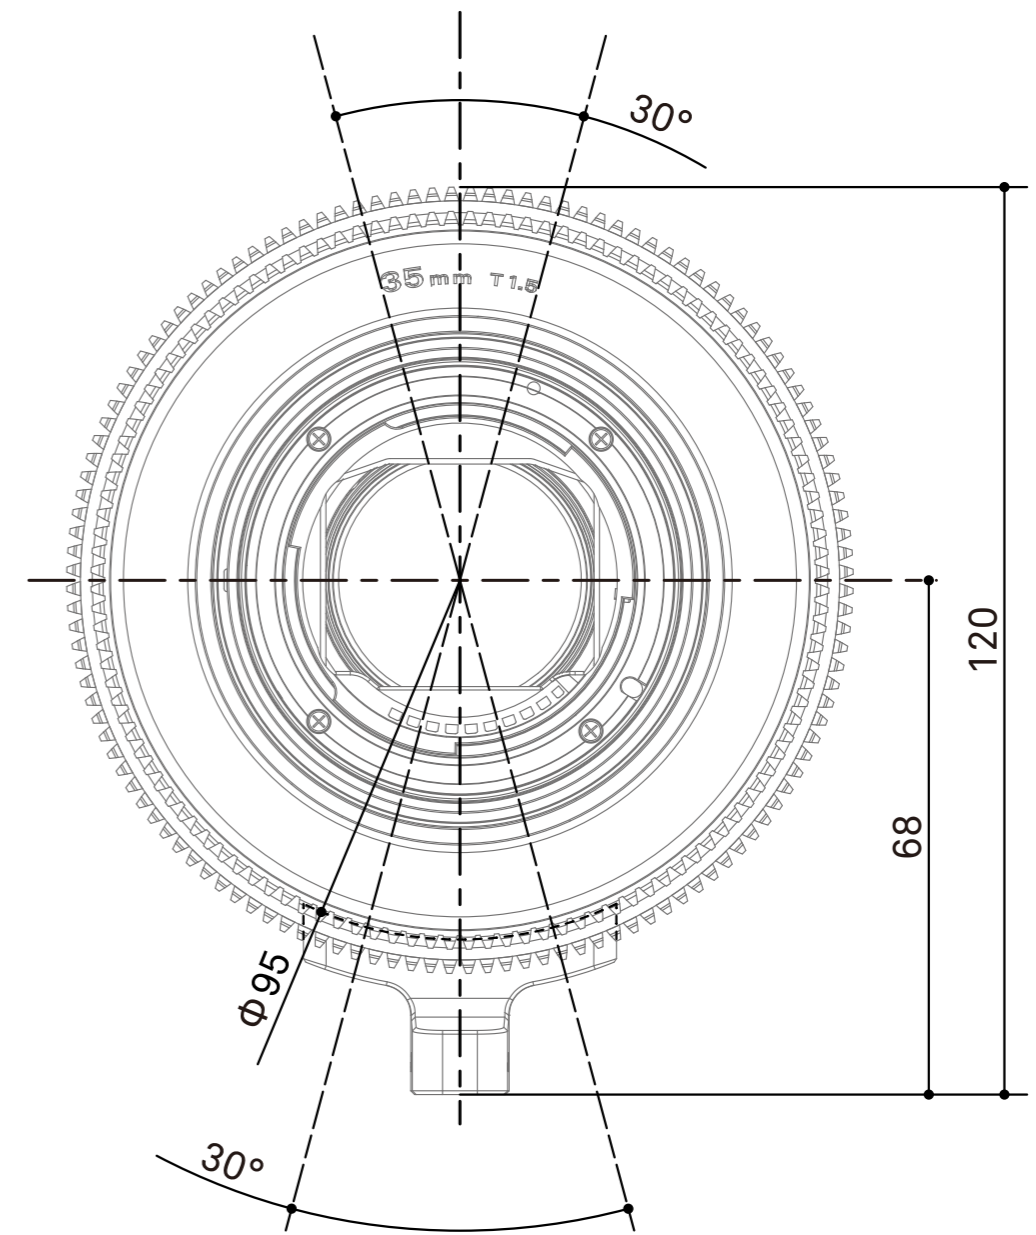

### Spur gear specifications

|                  | Focus drive gear | Iris drive gear |
|------------------|------------------|-----------------|
| Number of teeth  | 128              | 120             |
| Module           | 0.8              | 0.8             |
| P.C.D            | 102.4mm          | 96mm            |
| Angular rotation | 180°             | 60°             |

/mm  
scale 1:1