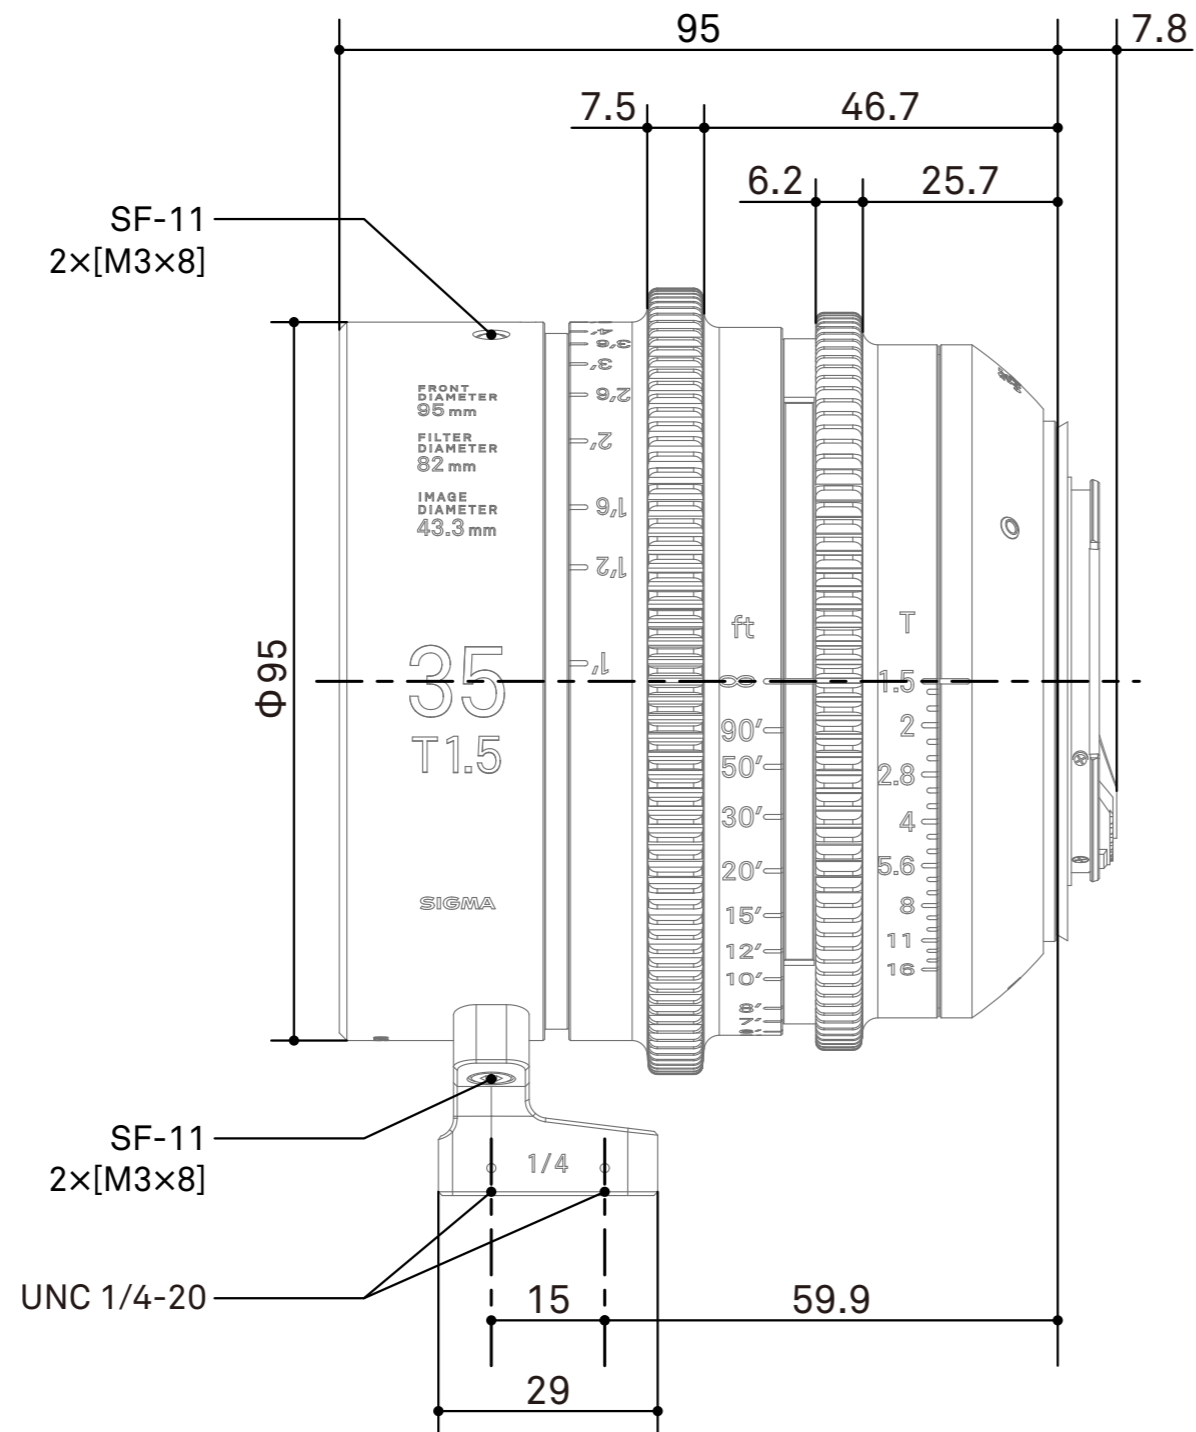

### Spur gear specifications

|                  | Focus drive gear | Iris drive gear |
|------------------|------------------|-----------------|
| Number of teeth  | 128              | 120             |
| Module           | 0.8              | 0.8             |
| P.C.D            | 102.4mm          | 96mm            |
| Angular rotation | 180°             | 60°             |

/mm  
scale 1:1