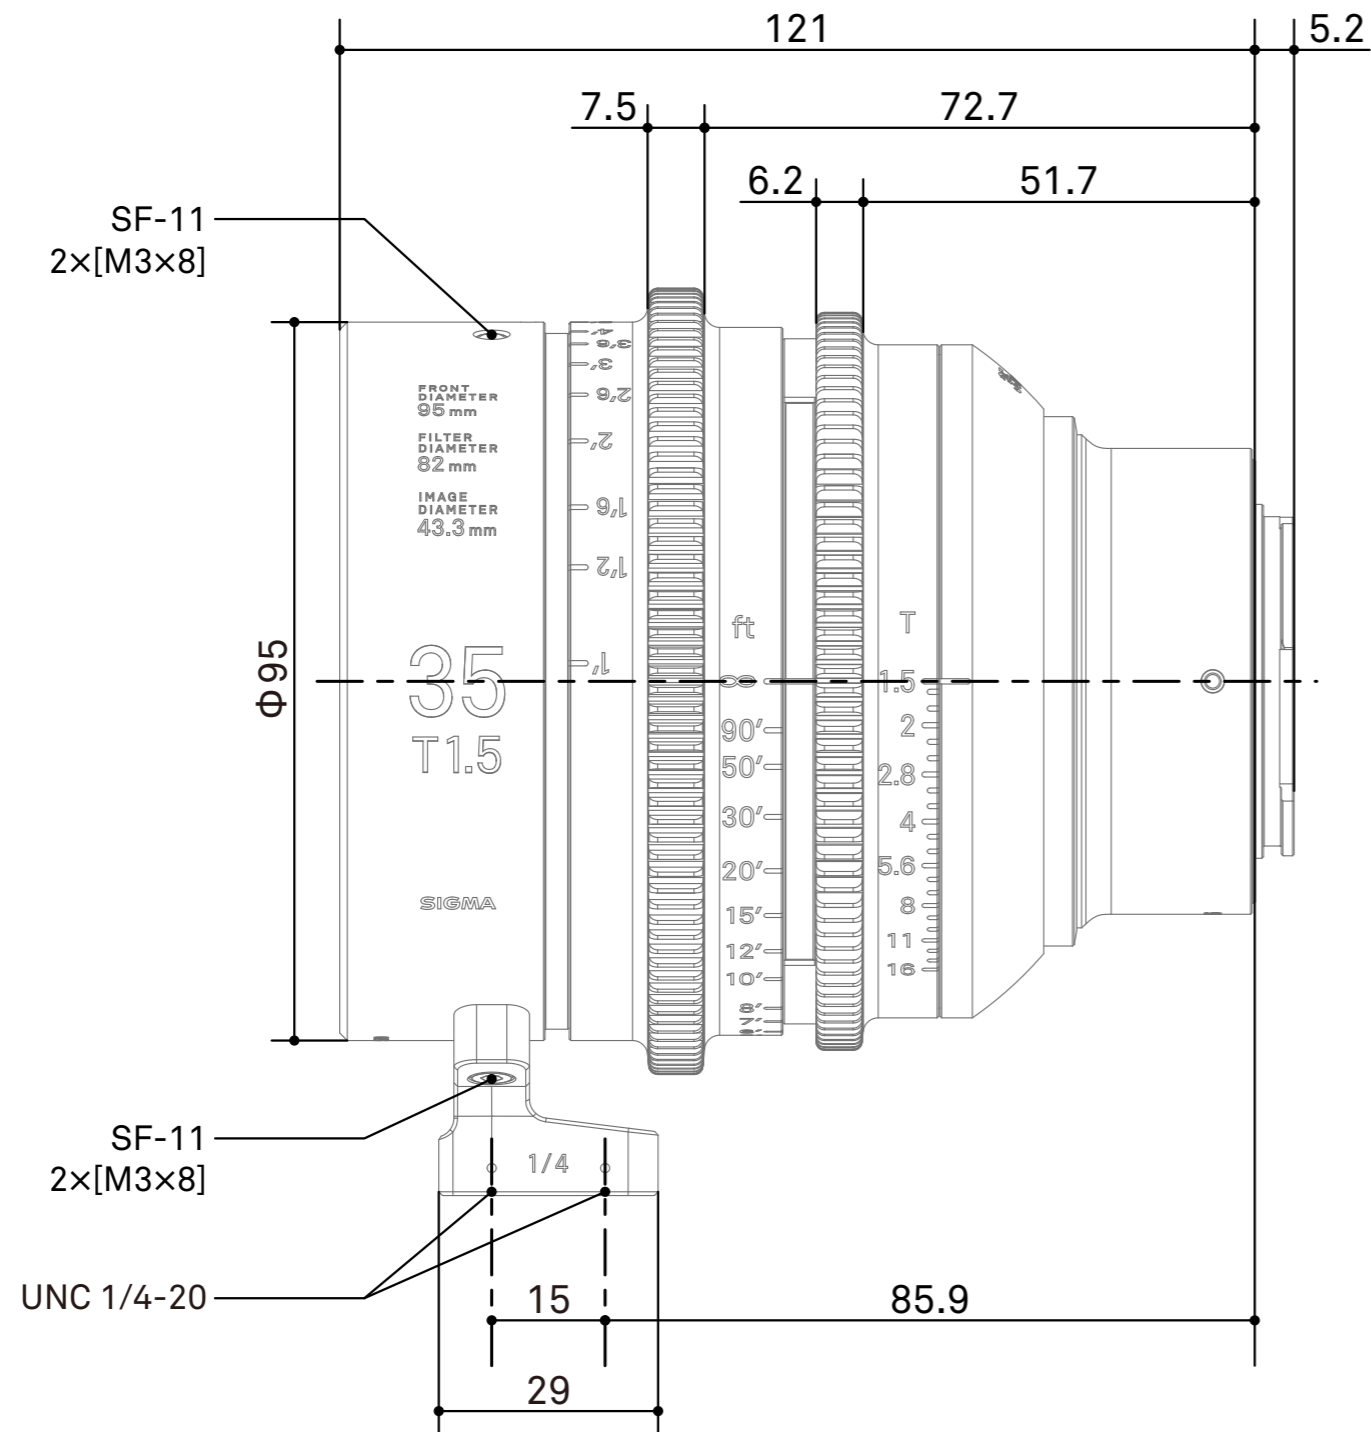

### Spur gear specifications

|                  | Focus drive gear | Iris drive gear |
|------------------|------------------|-----------------|
| Number of teeth  | 128              | 120             |
| Module           | 0.8              | 0.8             |
| P.C.D            | 102.4mm          | 96mm            |
| Angular rotation | 180°             | 60°             |

/mm  
scale 1:1

## SIGMA 35mm T1.5 FF Dimensions PL Mount

Spur gear specifications

|                  | Focus drive gear | Iris drive gear |
|------------------|------------------|-----------------|
| Number of teeth  | 128              | 120             |
| Module           | 0.8              | 0.8             |
| P.C.D            | 102.4mm          | 96mm            |
| Angular rotation | 180°             | 60°             |