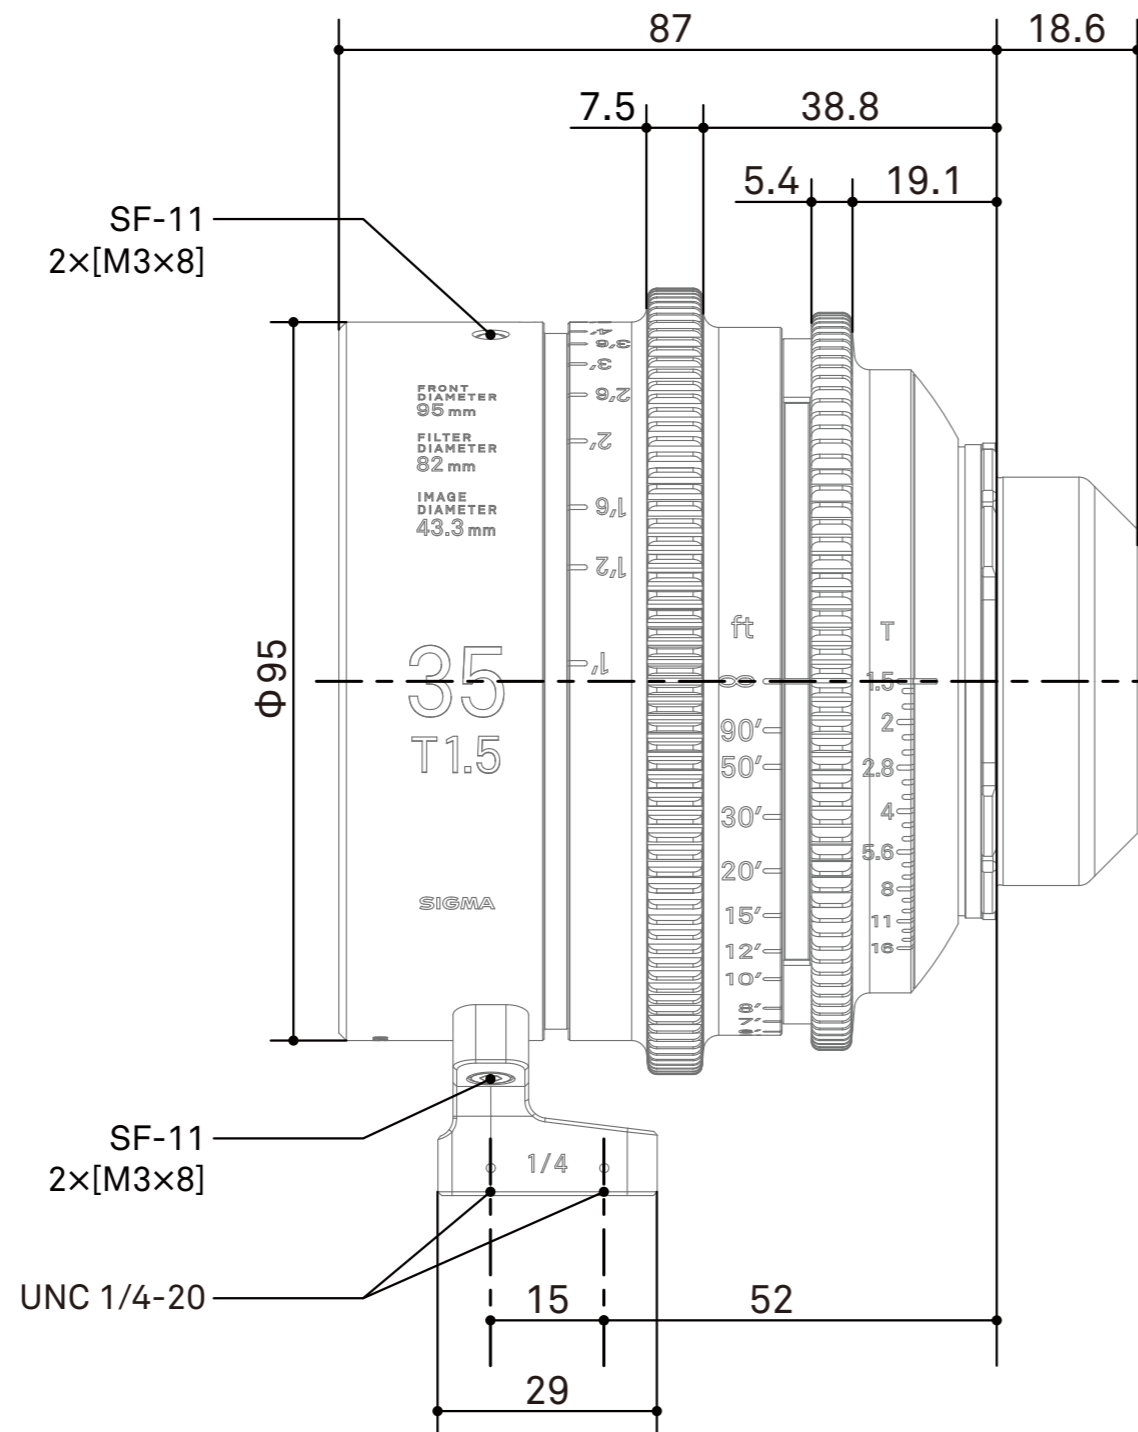

SIGMA

SIGMA 35mm T1.5 FF Dimensions EF Mount

Spur gear specifications

	Focus drive gear	Iris drive gear
Number of teeth	128	120
Module	0.8	0.8
P.C.D	102.4mm	96mm
Angular rotation	180°	60°

/mm
scale 1:1

SIGMA

SIGMA 35mm T1.5 FF Dimensions E Mount

Spur gear specifications

	Focus drive gear	Iris drive gear
Number of teeth	128	120
Module	0.8	0.8
P.C.D	102.4mm	96mm
Angular rotation	180°	60°

/mm
scale 1:1

SIGMA

SIGMA 35mm T1.5 FF Dimensions PL Mount

Spur gear specifications

	Focus drive gear	Iris drive gear
Number of teeth	128	120
Module	0.8	0.8
P.C.D	102.4mm	96mm
Angular rotation	180°	60°

/mm
scale 1:1