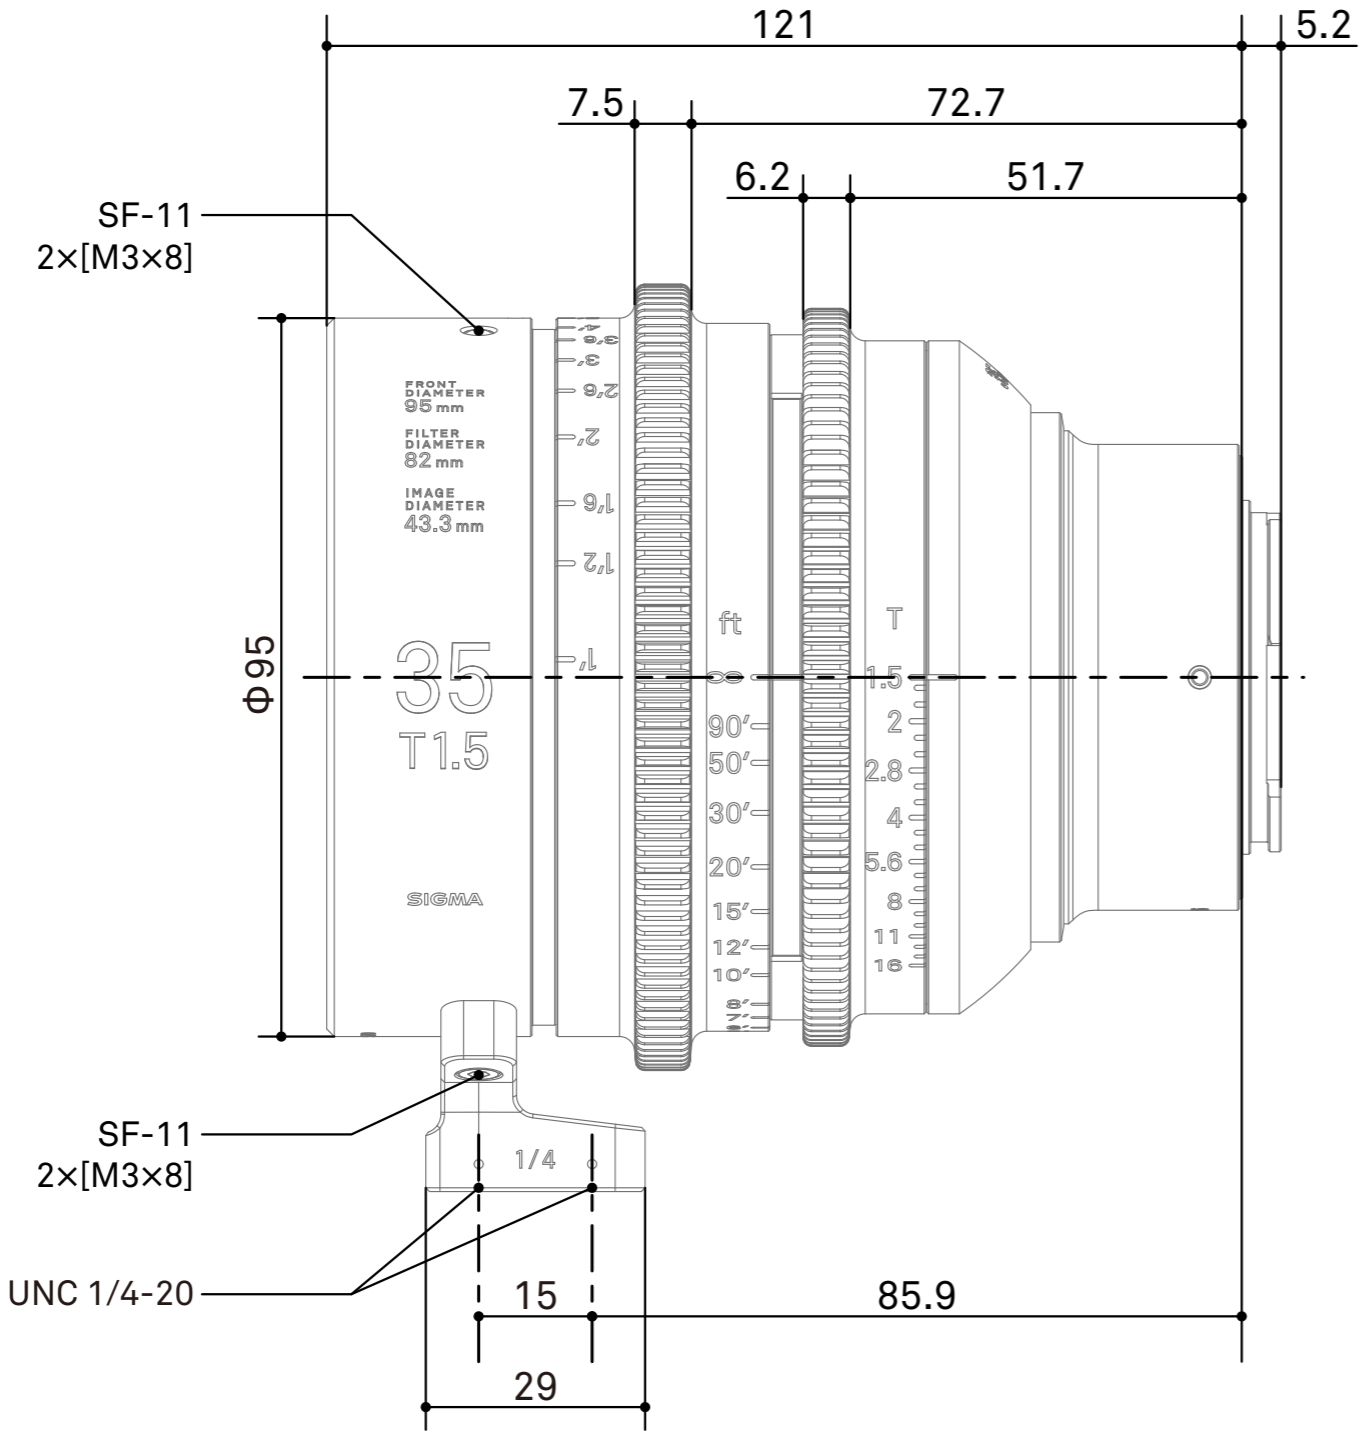

SIGMA

SIGMA 35mm T1.5 FF Dimensions EF Mount

Spur gear specifications

	Focus drive gear	Iris drive gear
Number of teeth	128	120
Module	0.8	0.8
P.C.D	102.4mm	96mm
Angular rotation	180°	60°

/mm
scale 1:1

SIGMA

SIGMA 35mm T1.5 FF Dimensions E Mount

Spur gear specifications

	Focus drive gear	Iris drive gear
Number of teeth	128	120
Module	0.8	0.8
P.C.D	102.4mm	96mm
Angular rotation	180°	60°

/mm
scale 1:1

SIGMA

SIGMA 35mm T1.5 FF Dimensions PL Mount

Spur gear specifications

	Focus drive gear	Iris drive gear
Number of teeth	128	120
Module	0.8	0.8
P.C.D	102.4mm	96mm
Angular rotation	180°	60°

/mm
scale 1:1