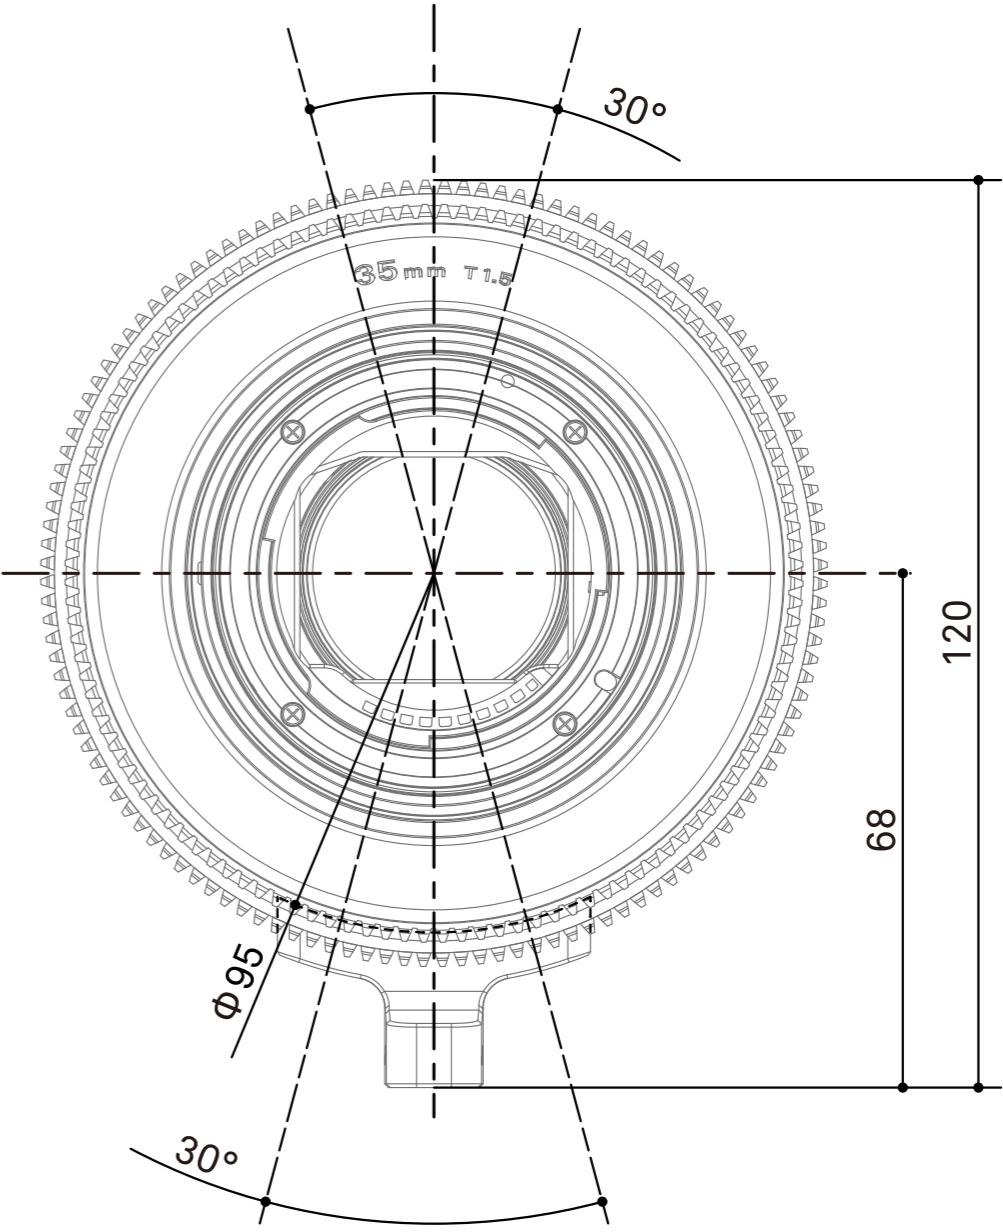

SIGMA

SIGMA 35mm T1.5 FF Dimensions EF Mount

Spur gear specifications

	Focus drive gear	Iris drive gear
Number of teeth	128	120
Module	0.8	0.8
P.C.D	102.4mm	96mm
Angular rotation	180°	60°

/mm
scale 1:1

SIGMA

SIGMA 35mm T1.5 FF Dimensions E Mount

Spur gear specifications

	Focus drive gear	Iris drive gear
Number of teeth	128	120
Module	0.8	0.8
P.C.D	102.4mm	96mm
Angular rotation	180°	60°

/mm
scale 1:1

SIGMA

SIGMA 35mm T1.5 FF Dimensions PL Mount

Spur gear specifications

	Focus drive gear	Iris drive gear
Number of teeth	128	120
Module	0.8	0.8
P.C.D	102.4mm	96mm
Angular rotation	180°	60°

/mm
scale 1:1