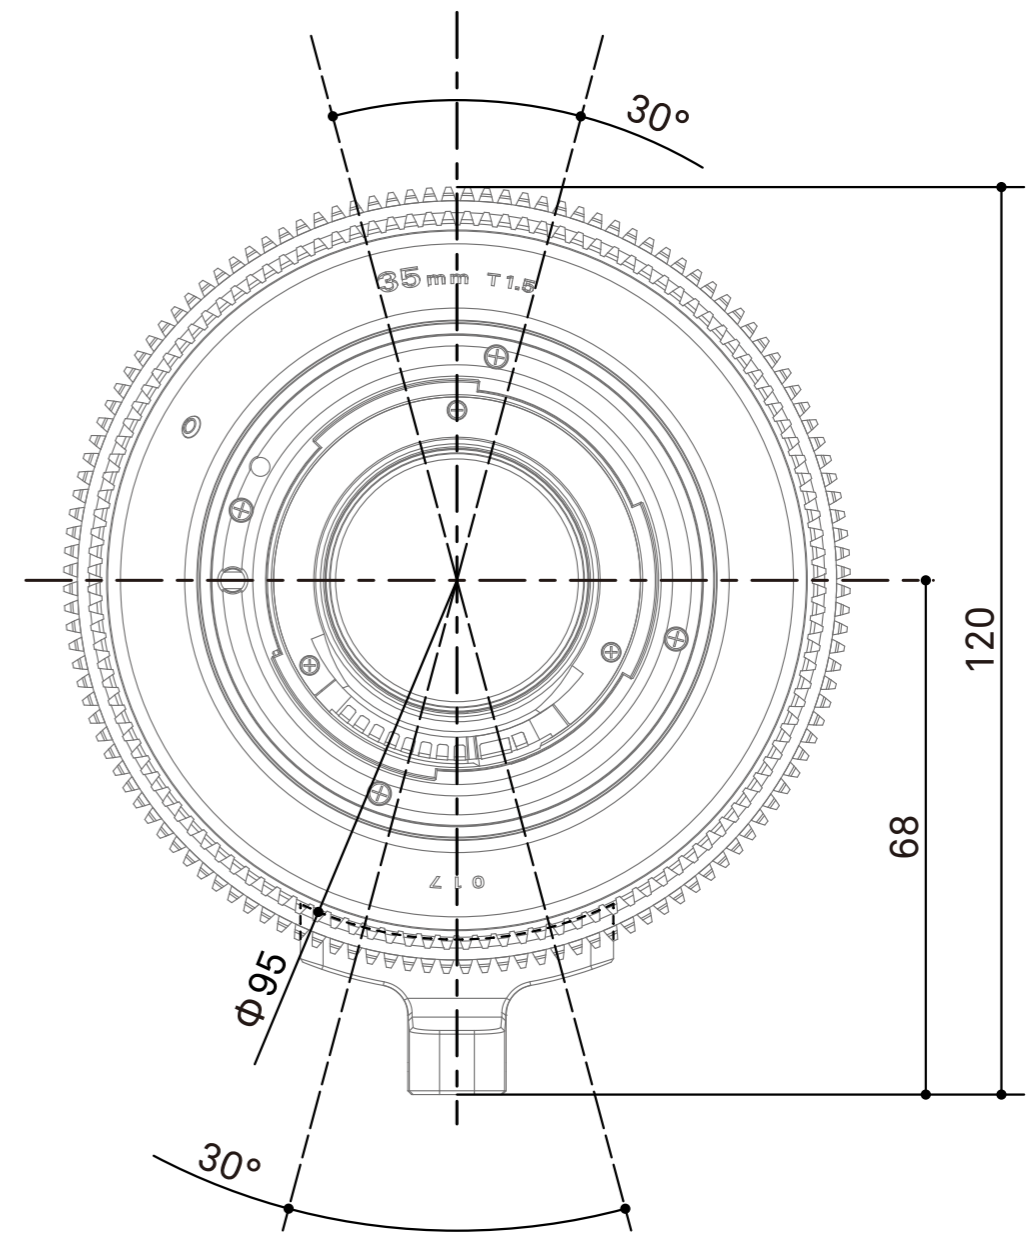

SIGMA

SIGMA 35mm T1.5 FF Dimensions EF Mount

Spur gear specifications

	Focus drive gear	Iris drive gear
Number of teeth	128	120
Module	0.8	0.8
P.C.D	102.4mm	96mm
Angular rotation	180°	60°

/mm
scale 1:1

SIGMA

SIGMA 35mm T1.5 FF Dimensions E Mount

Spur gear specifications

	Focus drive gear	Iris drive gear
Number of teeth	128	120
Module	0.8	0.8
P.C.D	102.4mm	96mm
Angular rotation	180°	60°

/mm
scale 1:1

SIGMA

SIGMA 35mm T1.5 FF Dimensions PL Mount

Spur gear specifications

	Focus drive gear	Iris drive gear
Number of teeth	128	120
Module	0.8	0.8
P.C.D	102.4mm	96mm
Angular rotation	180°	60°

/mm
scale 1:1