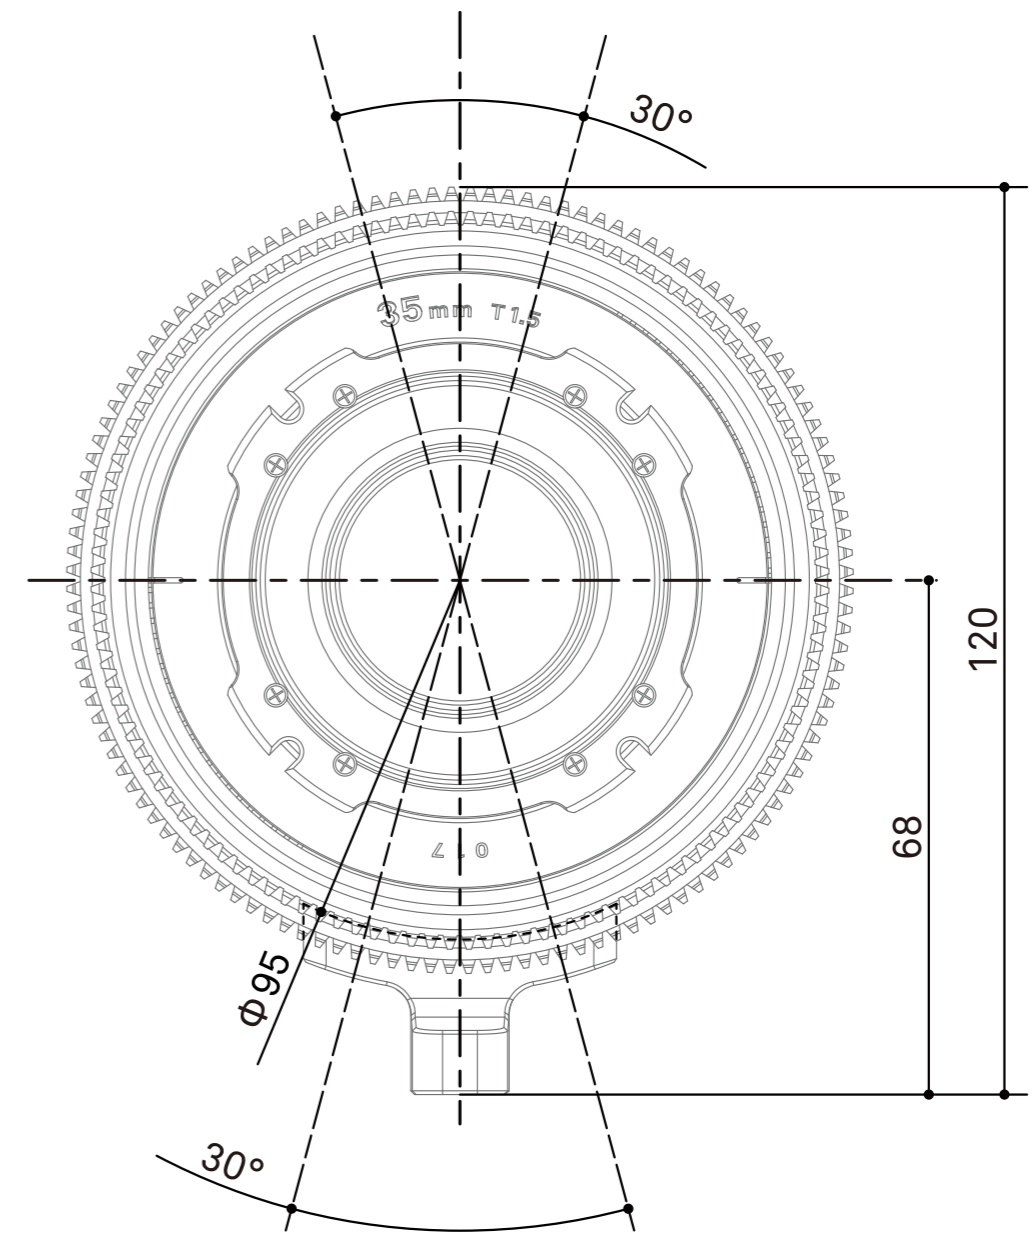

SIGMA

SIGMA 35mm T1.5 FF Dimensions EF Mount

Spur gear specifications

	Focus drive gear	Iris drive gear
Number of teeth	128	120
Module	0.8	0.8
P.C.D	102.4mm	96mm
Angular rotation	180°	60°

/mm
scale 1:1

SIGMA

SIGMA 35mm T1.5 FF Dimensions E Mount

Spur gear specifications

	Focus drive gear	Iris drive gear
Number of teeth	128	120
Module	0.8	0.8
P.C.D	102.4mm	96mm
Angular rotation	180°	60°

/mm
scale 1:1

SIGMA

SIGMA 35mm T1.5 FF Dimensions PL Mount

Spur gear specifications

	Focus drive gear	Iris drive gear
Number of teeth	128	120
Module	0.8	0.8
P.C.D	102.4mm	96mm
Angular rotation	180°	60°

/mm
scale 1:1