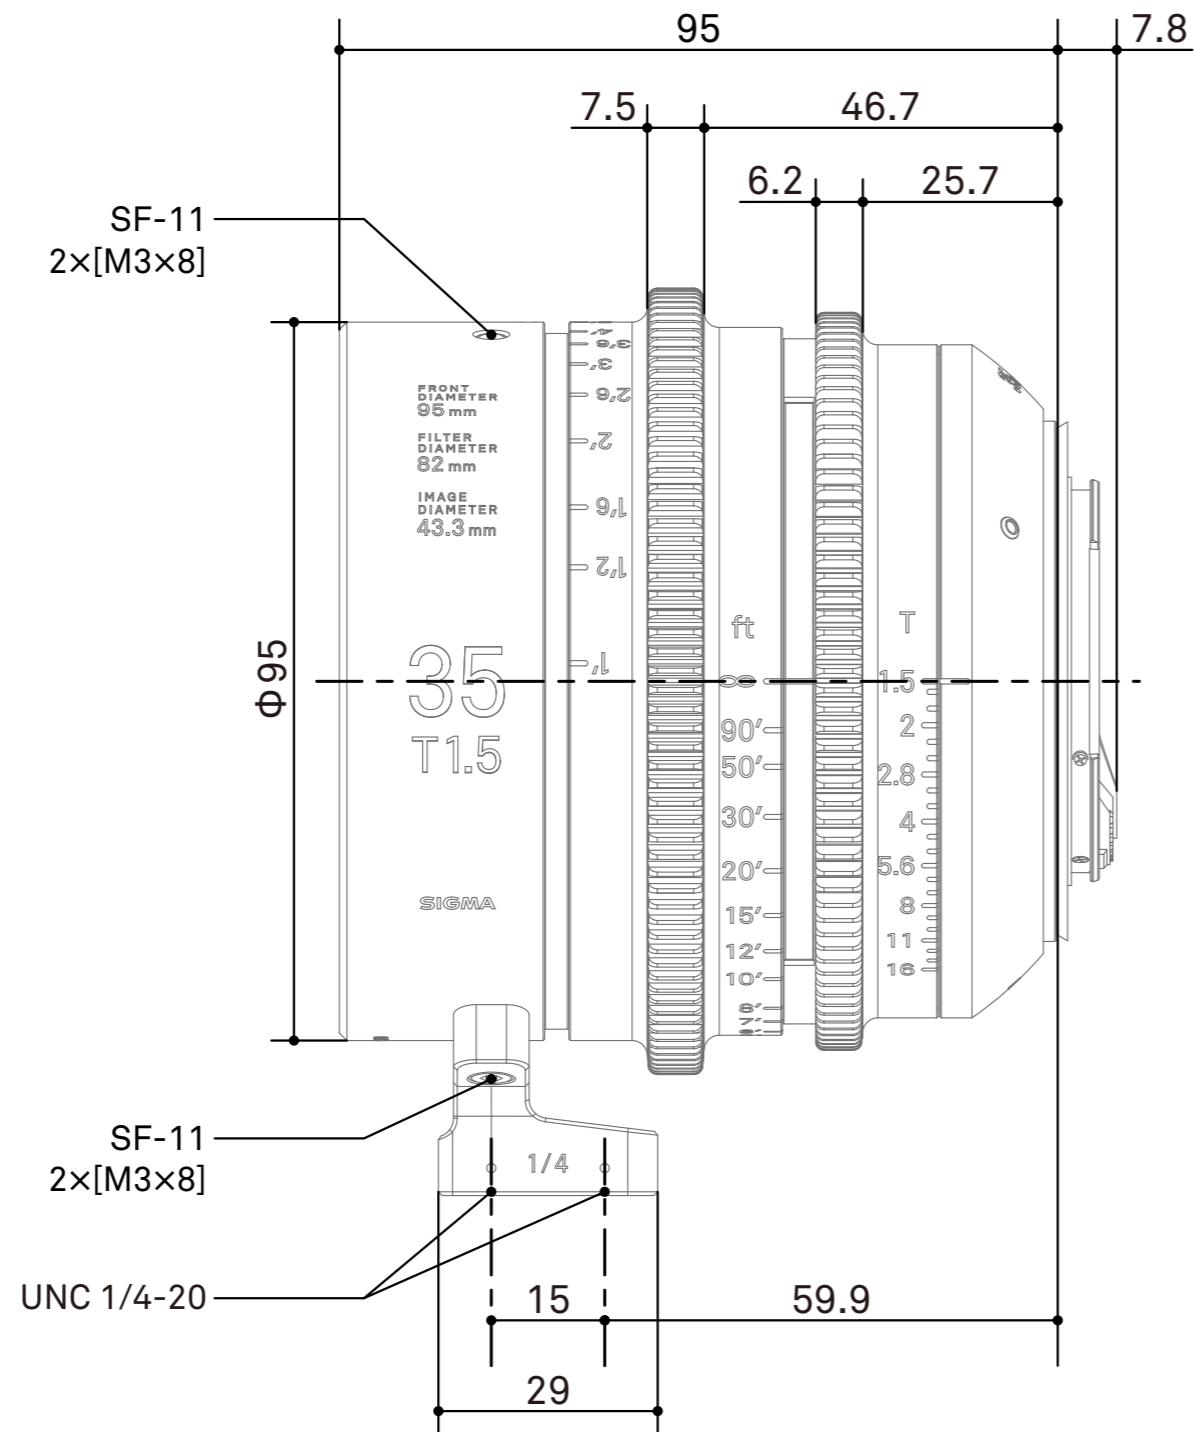

SIGMA

SIGMA 35mm T1.5 FF Dimensions EF Mount

Spur gear specifications

	Focus drive gear	Iris drive gear
Number of teeth	128	120
Module	0.8	0.8
P.C.D	102.4mm	96mm
Angular rotation	180°	60°

/mm
scale 1:1

SIGMA

SIGMA 35mm T1.5 FF Dimensions E Mount

Spur gear specifications

	Focus drive gear	Iris drive gear
Number of teeth	128	120
Module	0.8	0.8
P.C.D	102.4mm	96mm
Angular rotation	180°	60°

/mm
scale 1:1

SIGMA

SIGMA 35mm T1.5 FF Dimensions PL Mount

Spur gear specifications

	Focus drive gear	Iris drive gear
Number of teeth	128	120
Module	0.8	0.8
P.C.D	102.4mm	96mm
Angular rotation	180°	60°

/mm
scale 1:1