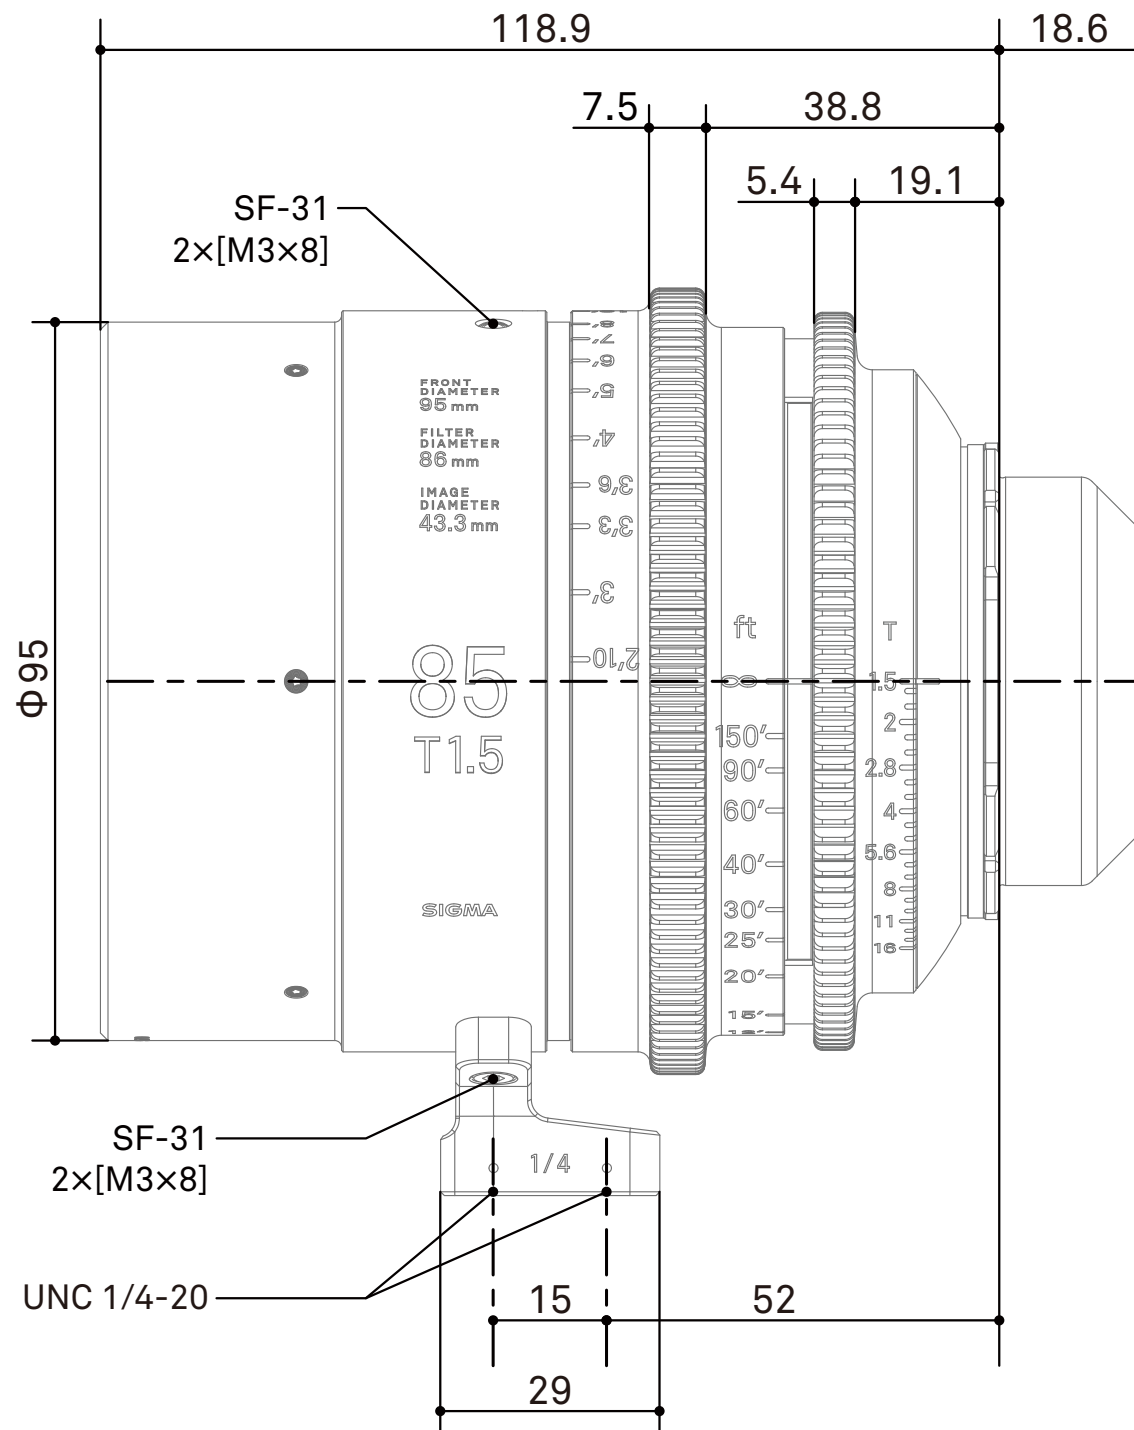

## SIGMA 85mm T1.5 FF Dimensions E Mount

### Spur gear specifications

	Focus drive gear	Iris drive gear
Number of teeth	128	120
Module	0.8	0.8
P.C.D	102.4mm	96mm
Angular rotation	180°	60°

/mm  
scale 1:1

## SIGMA 85mm T1.5 FF Dimensions PL Mount