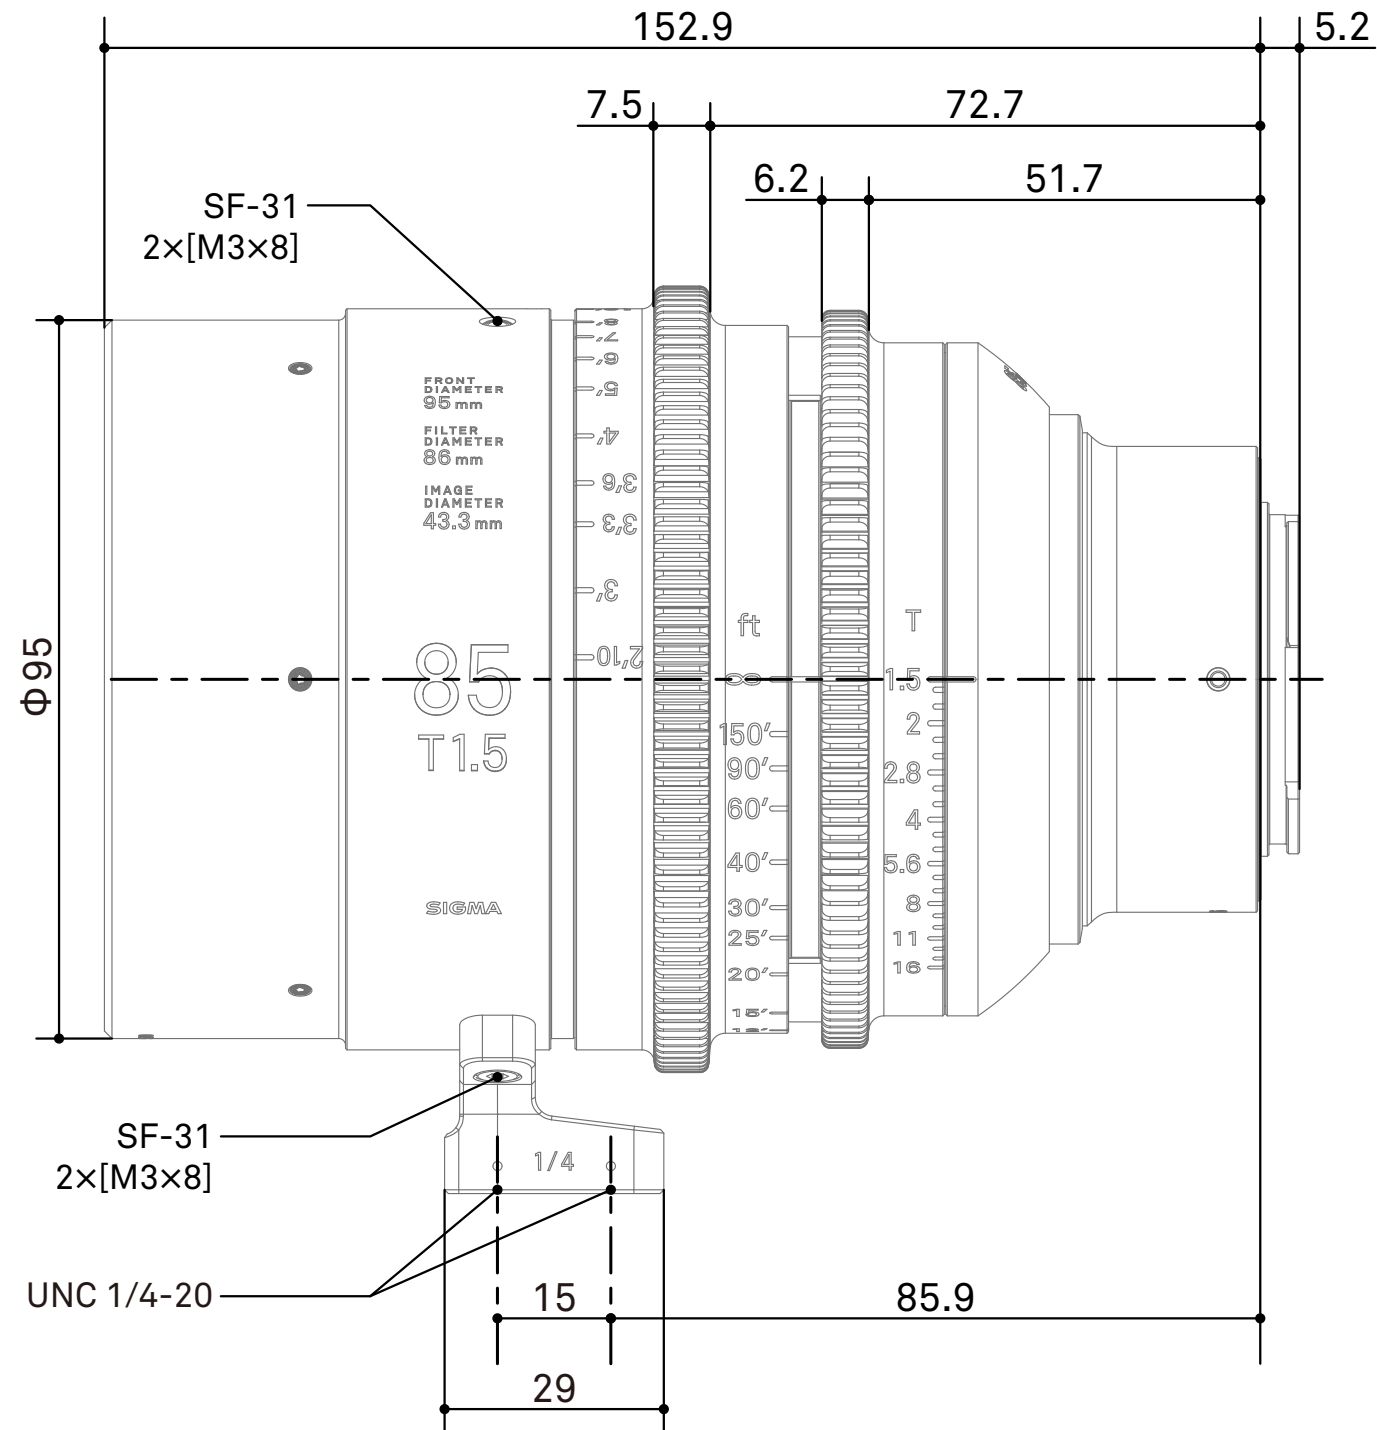

## SIGMA 85mm T1.5 FF Dimensions E Mount

### Spur gear specifications

	Focus drive gear	Iris drive gear
Number of teeth	128	120
Module	0.8	0.8
P.C.D	102.4mm	96mm
Angular rotation	180°	60°

/mm  
scale 1:1

## SIGMA 85mm T1.5 FF Dimensions PL Mount