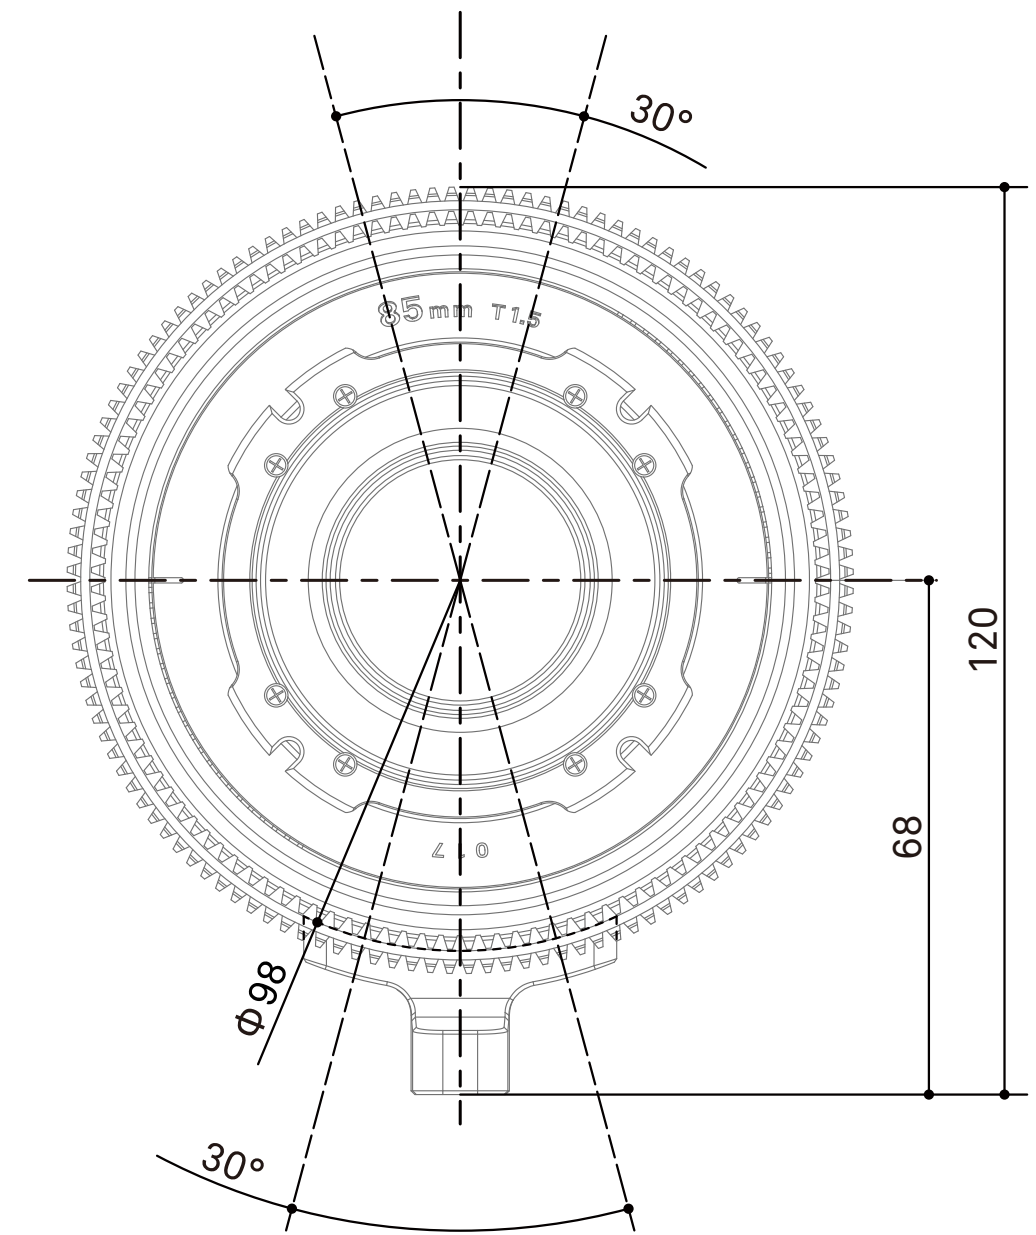

## SIGMA 85mm T1.5 FF Dimensions E Mount

### Spur gear specifications

	Focus drive gear	Iris drive gear
Number of teeth	128	120
Module	0.8	0.8
P.C.D	102.4mm	96mm
Angular rotation	180°	60°

/mm  
scale 1:1

## SIGMA 85mm T1.5 FF Dimensions PL Mount