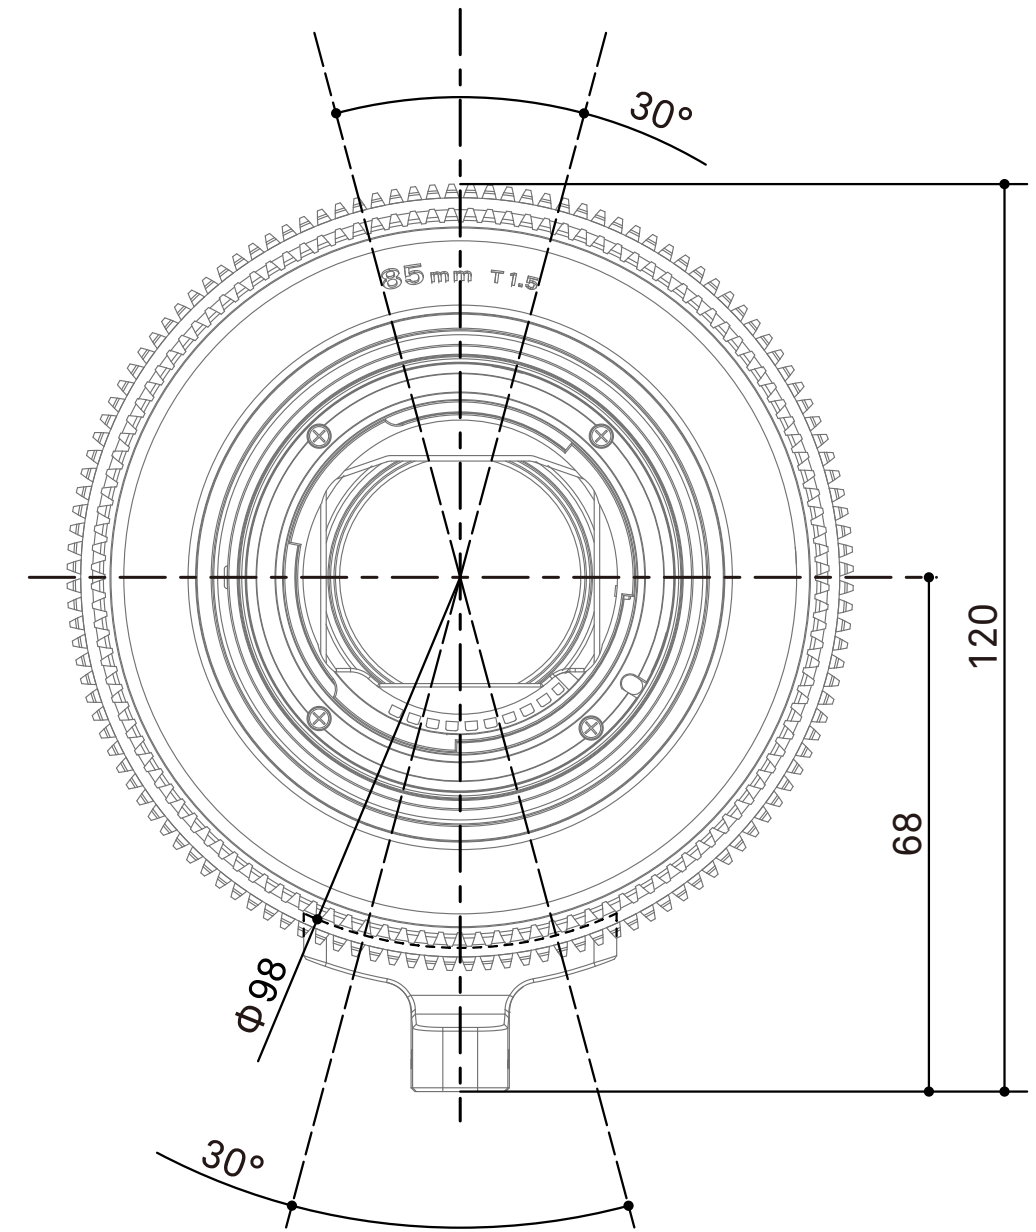

## SIGMA 85mm T1.5 FF Dimensions E Mount

### Spur gear specifications

	Focus drive gear	Iris drive gear
Number of teeth	128	120
Module	0.8	0.8
P.C.D	102.4mm	96mm
Angular rotation	180°	60°

/mm  
scale 1:1

## SIGMA 85mm T1.5 FF Dimensions PL Mount