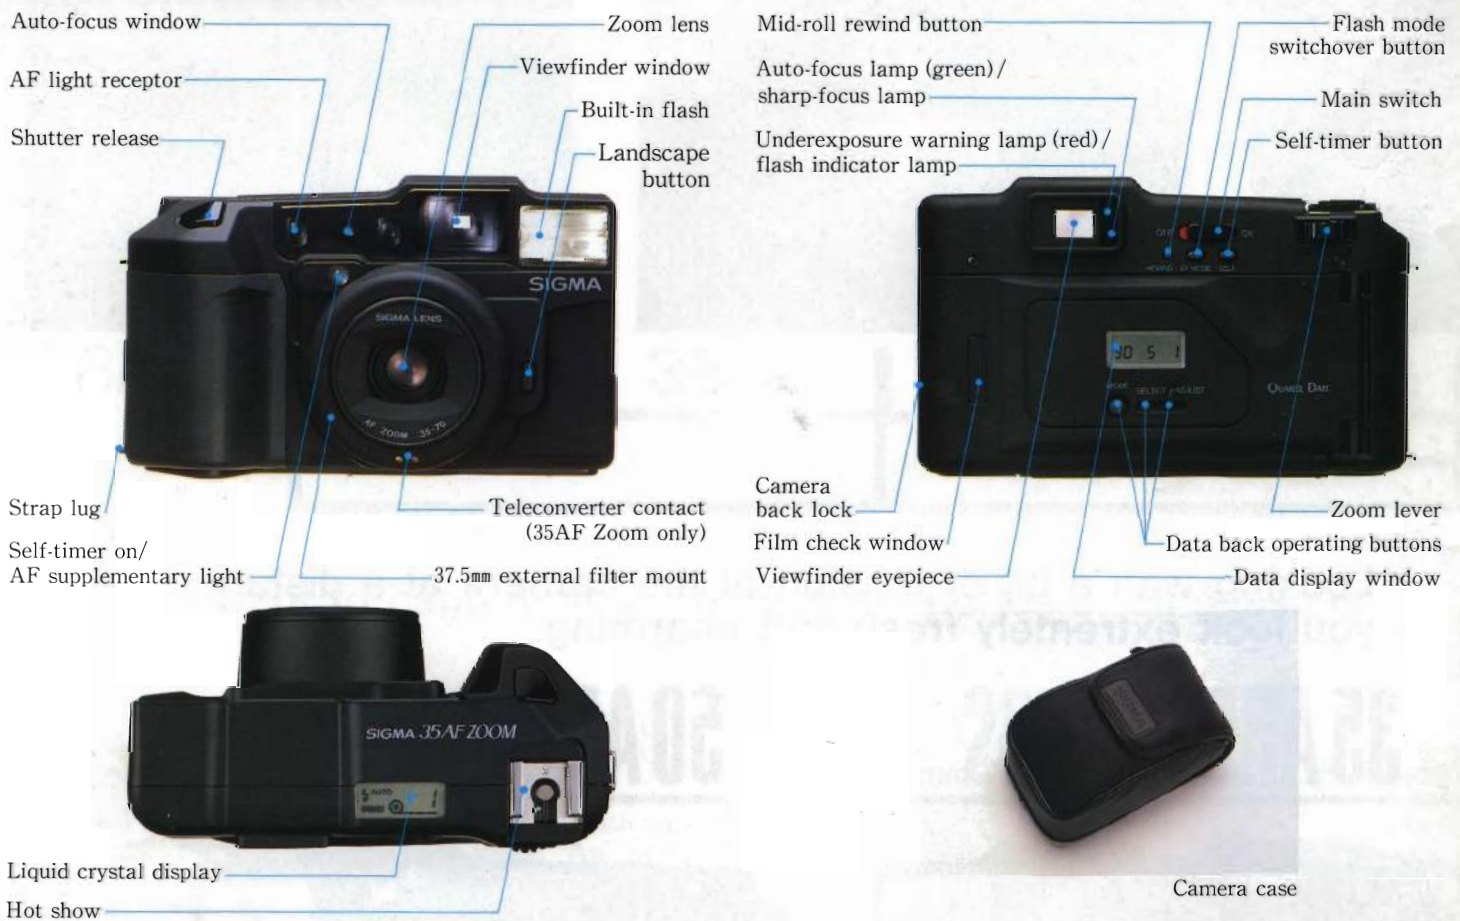

Names of parts of the Sigma AF zoom cameras

Specifications of the Sigma AF zoom cameras

28 AF ZOOM

Lens: 28-50mm F4.2-7.0, 9 elements in 7 groups.

Field of view: 75.4°-46.8°

Flash: Built-in flash interlocked with zoom, 0.7-5.5m flash range at 28mm, and 0.7-4m at 50mm (ISO 100)*.

Dimensions & Weight: 136×82.5×56.5mm, 433g (without battery)

35 AF ZOOM

Lens: 35-70mm F3.5-6.7, 7 elements in 6 groups.

Field of view: 63°-34°

Flash: Built-in flash interlocked with zoom, 0.8-6m flash range at 35mm, and 0.8-4.5m at 70mm (ISO 100)*.

Dimensions & Weight: 136×82.5×68.4mm, 453g (without battery)

50 AF ZOOM

Lens: 50-100mm F4.3-8.0, 9 elements in 8 groups.

Field of view: 47°-24.4°

Flash: Built-in flash interlocked with zoom, 1.0-6m flash range at 50mm, and 1.0-4.5m at 100mm (ISO 100)*.

Dimensions & Weight: 136×82.5×81mm, 473g (without battery)

Type: 35mm auto-focus lens-shutter camera with zoom lens (with auto-dating unit).

Picture size: 24×36mm

Shutter: Electronically controlled program shutter.

Exposure: Programmed automatic exposure.

Focusing: Passive type auto-focus with focus lock. Focusing range: 0.7m-∞ (28mm AF ZOOM), 0.8m-∞ (35mm AF ZOOM) and 1m-∞ (50mm AF ZOOM).

Viewfinder: Albada type inverted galilean zoom finder. Field of view: 85% at wideangle and 85% at telephoto (28mm AF ZOOM), 83% at wideangle and 86% at telephoto (35mm AF ZOOM) and 82% at wideangle and 84% at telephoto (50mm AF ZOOM).

Display in the viewfinder: Auto-focus frame, field of view frame, near range correction frame, teleconverter frame.

Self-timer: Triggered with the shutter release, about 10 sec. delay, LED self-timer ON indicator.

Battery capacity: About 30 rolls of 24-exposure film can be exposed (according to the manufacturer's testing standard).

Film speed setting: Automatic with DX films (ISO 25-3200), film speed automatically set to ISO 100 with non-DX films.

Film transport: Automatic (0.8 sec./frame).

Film rewinding: Automatic rewinding at the end of film.

Filter size: 37.5mm.

Power supply: Lithium battery (2CR5).

Data back: Built-in quartz clock, automatic switching.

Printing: Printed from film back.

Print data: Automatic calendar up to December 31, 2019, 5-mode push-button switchover (year-month-day, month-day-year, day-month-year, day-hour-minute, dating off).

Data back battery: One CR2025 lithium battery.

*Flash effective range applicable to color prints.

•Specifications and design are subject to change without notice.

SIGMA

2-3-15 Iwato-Minami Komae-shi, Tokyo 201
Tel. 03(480)1431 Telex. 2423580 SIGMAJJ